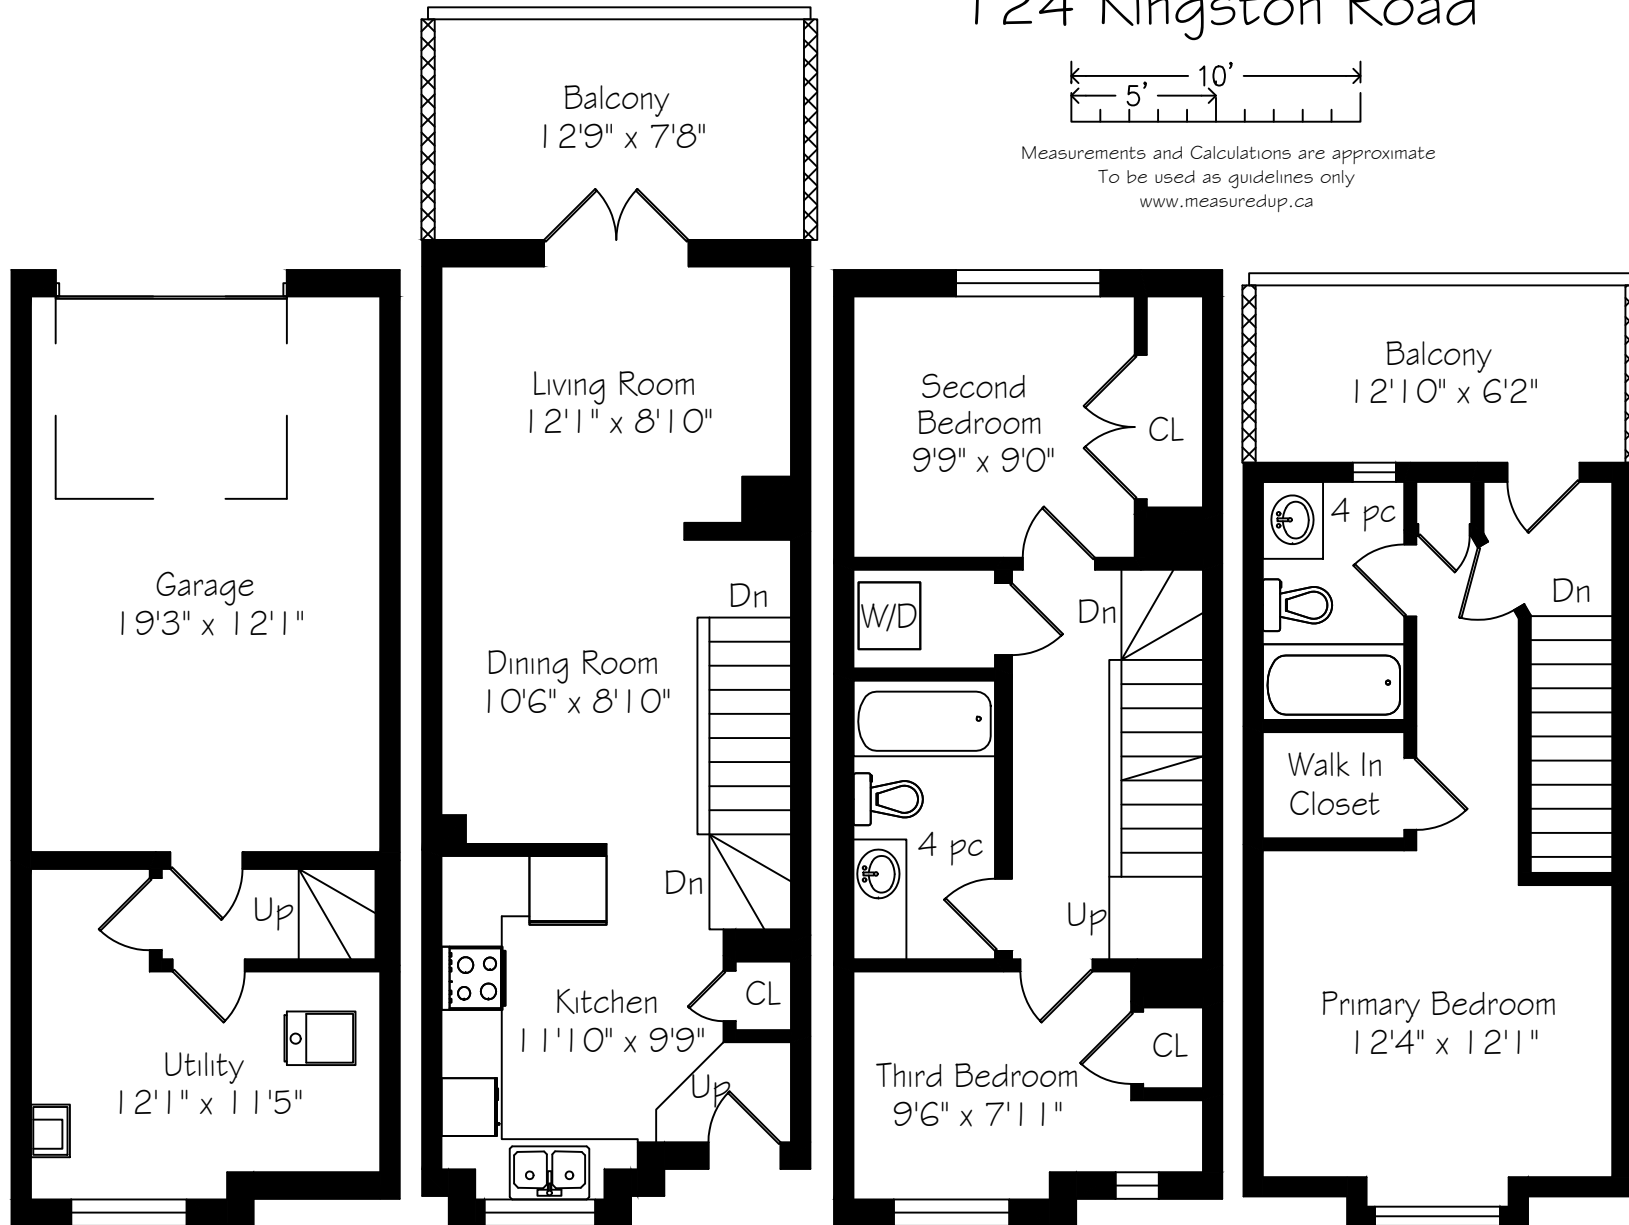

124 Kingston Road

Measurements and Calculations are approximate
To be used as guidelines only
www.measuredup.ca

Lower Level
162 Square Feet
+ 256 Garage

Main Floor
424 Square Feet

Second Floor
418 Square Feet

Third Floor
332 Square Feet