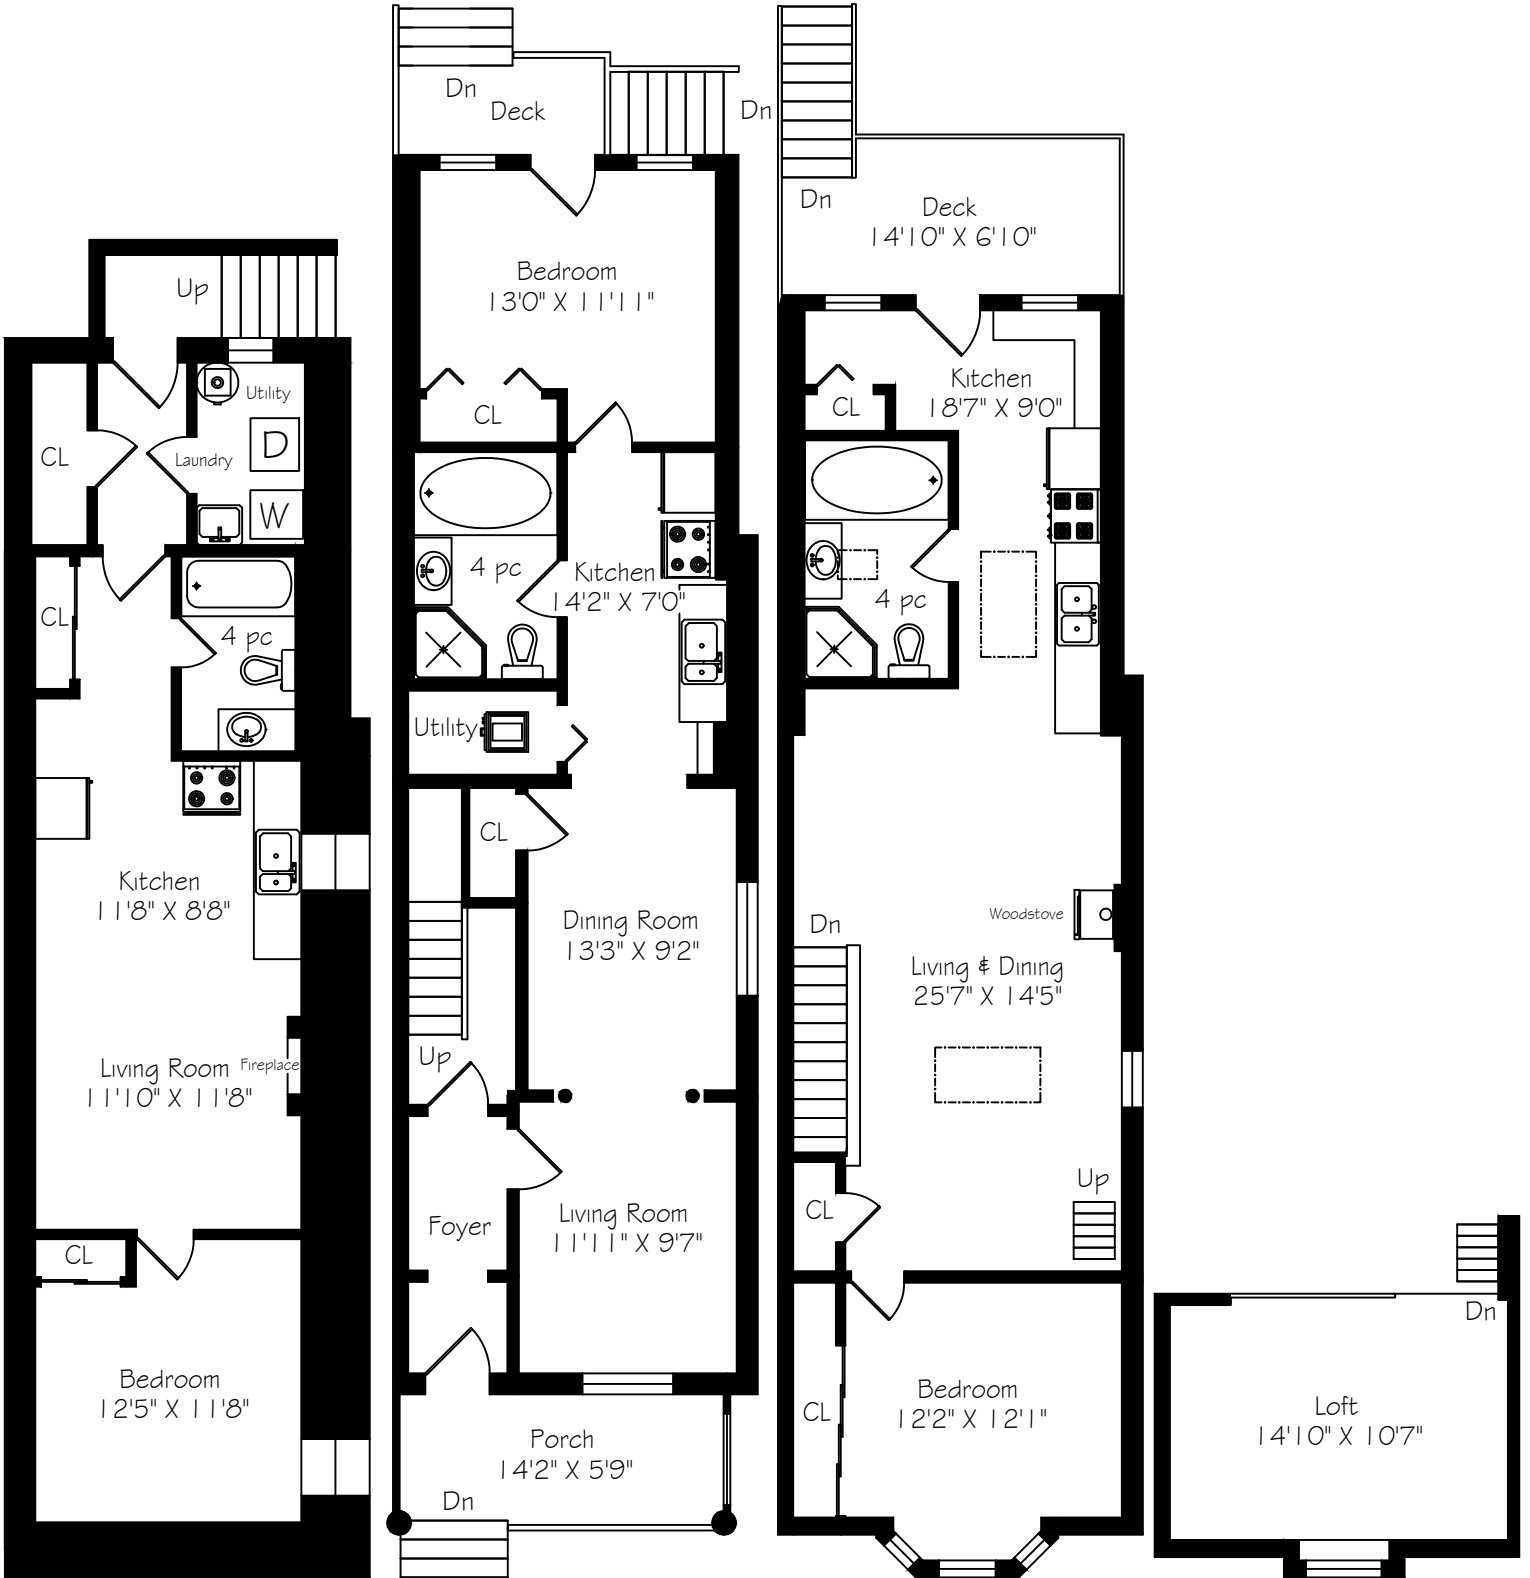

335 Greenwood Avenue

Measurements and Calculations are approximate
To be used as guidelines only
www.measuredup.ca

Lower Level
833 Square Feet

Main Floor
833 Square Feet

Second Floor
845 Square Feet

Third Floor
195 Square Feet