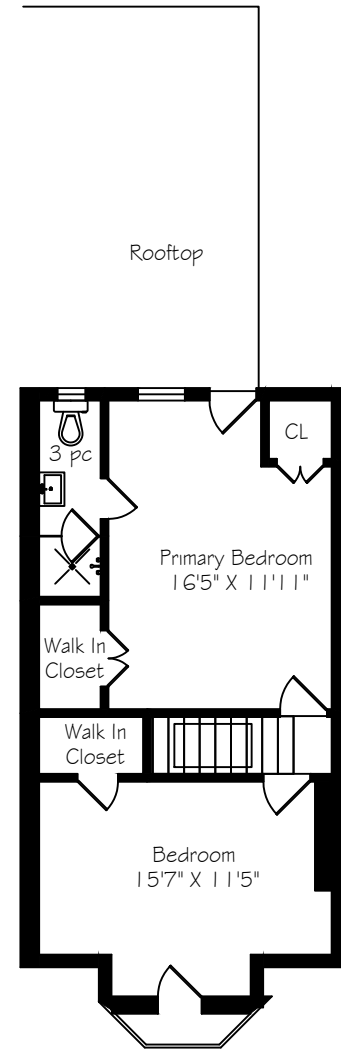

Lower Level
876 Square Feet

Main Floor
876 Square Feet

161 Dowling Avenue

Measurements and Calculations are approximate
To be used as guidelines only
www.measuredup.ca

Second Floor
830 Square Feet

Third Floor
546 Square Feet