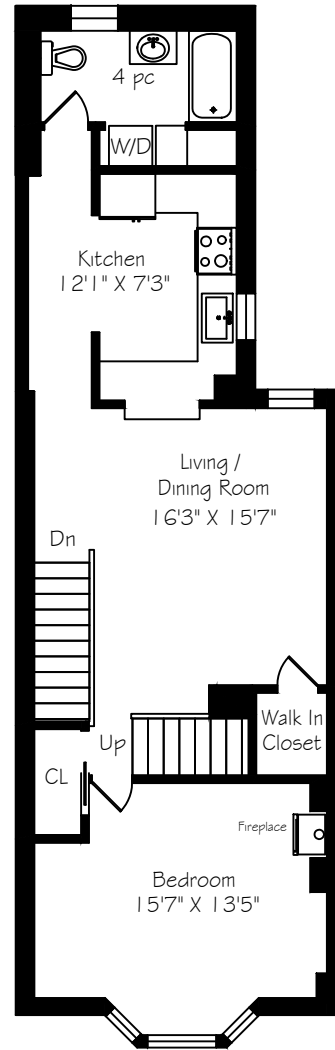

Lower Level
876 Square Feet

Main Floor
876 Square Feet

161 Dowling Avenue

Measurements and Calculations are approximate
To be used as guidelines only
www.measuredup.ca

Second Floor
830 Square Feet

Third Floor
546 Square Feet