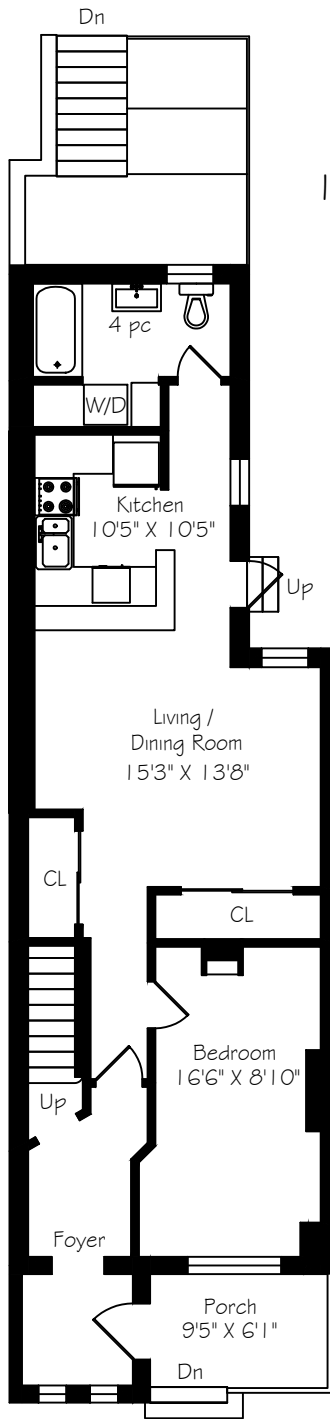

Lower Level
876 Square Feet

Main Floor
876 Square Feet

161 Dowling Avenue

Measurements and Calculations are approximate
To be used as guidelines only
www.measuredup.ca

Second Floor
830 Square Feet

Third Floor
546 Square Feet