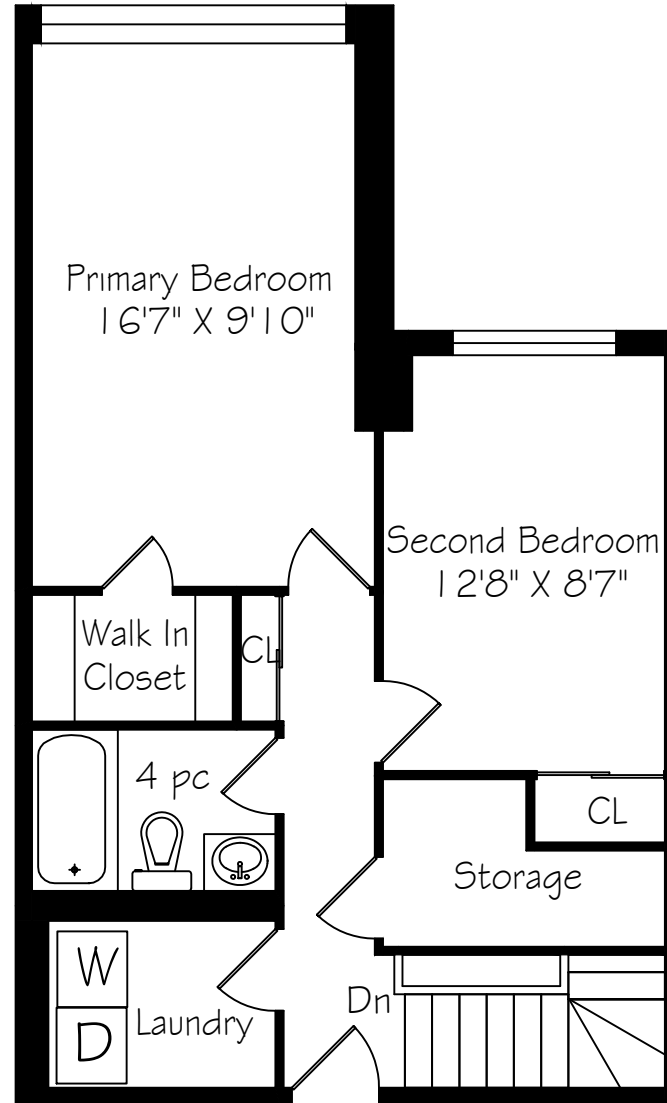

266-16B Elgin Street

Measurements and Calculations are approximate
To be used as guidelines only
www.measuredup.ca

Main Floor
580 Square Feet

Second Floor
580 Square Feet