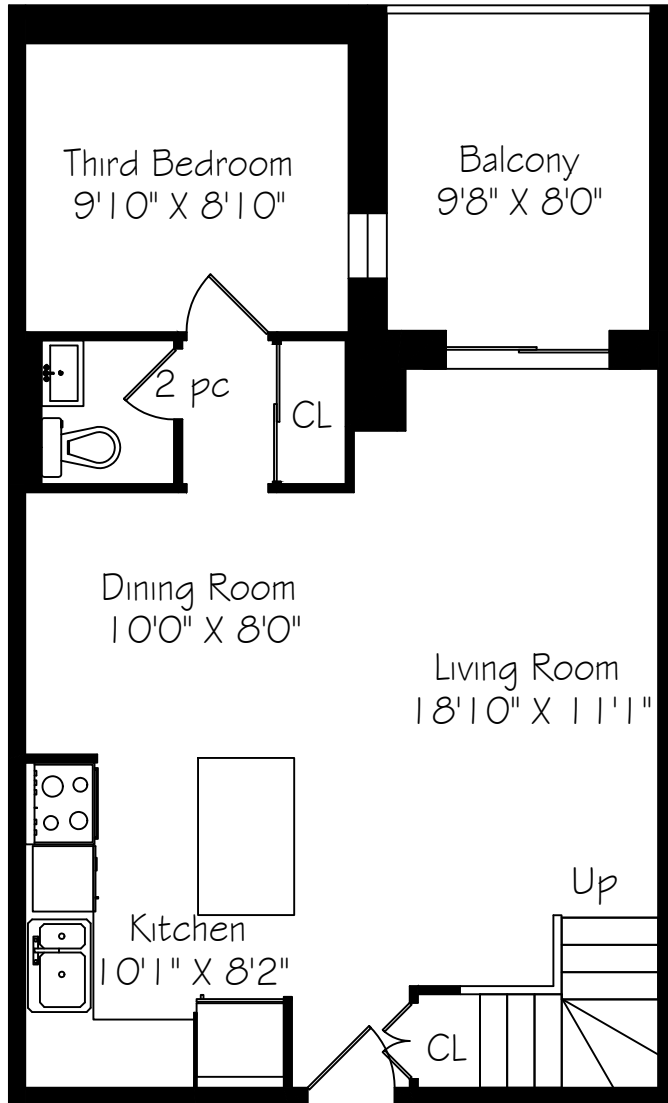

266-16B Elgin Street

Measurements and Calculations are approximate
To be used as guidelines only
www.measuredup.ca

Main Floor
580 Square Feet

Second Floor
580 Square Feet