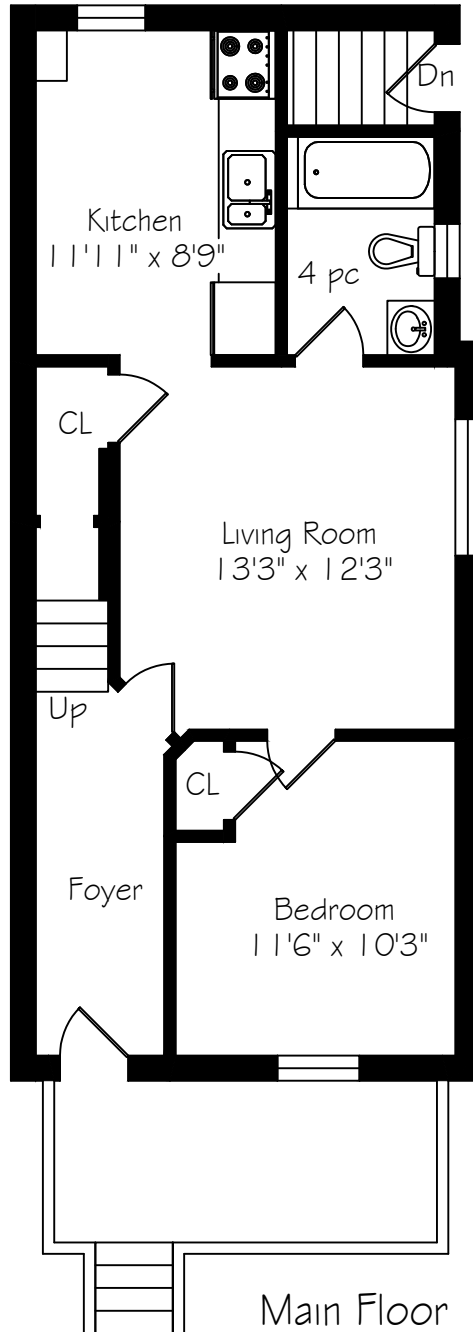

277 Cedarvale Avenue

Measurements and Calculations are approximate
To be used as guidelines only
www.measuredup.ca

Lower Level
722 Square Feet

Main Floor
667 Square Feet

Second Floor
667 Square Feet