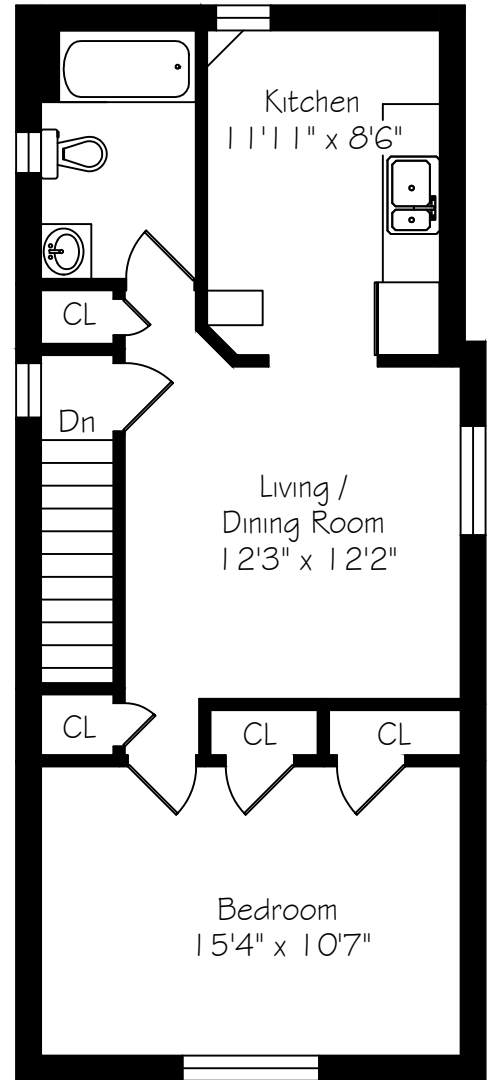

277 Cedarvale Avenue

Measurements and Calculations are approximate
To be used as guidelines only
www.measuredup.ca

Lower Level
722 Square Feet

Main Floor
667 Square Feet

Second Floor
667 Square Feet