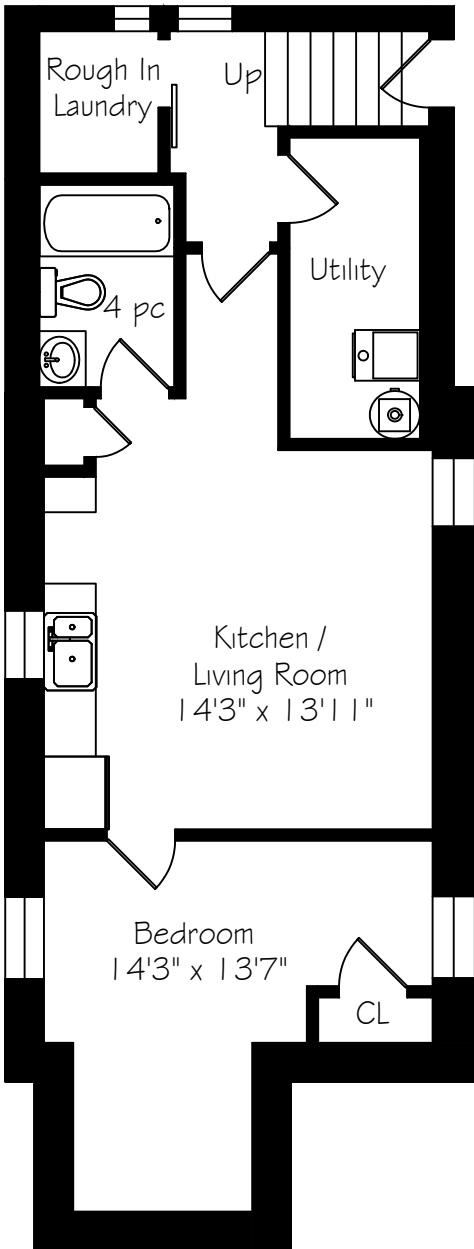

277 Cedarvale Avenue

Measurements and Calculations are approximate
To be used as guidelines only
www.measuredup.ca

Lower Level
722 Square Feet

Main Floor
667 Square Feet

Second Floor
667 Square Feet