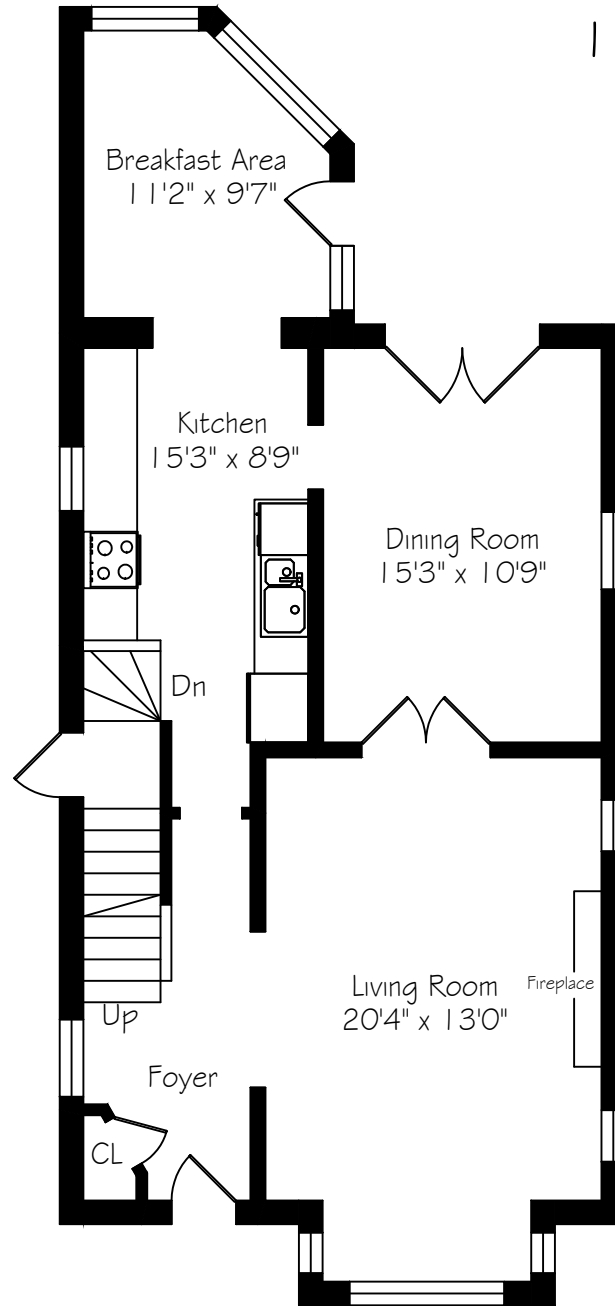

# 134 Colin Avenue

Measurements and Calculations are approximate  
To be used as guidelines only  
[www.measuredup.ca](http://www.measuredup.ca)

Lower Level  
920 Square Feet

Main Floor  
920 Square Feet

Second Floor  
831 Square Feet