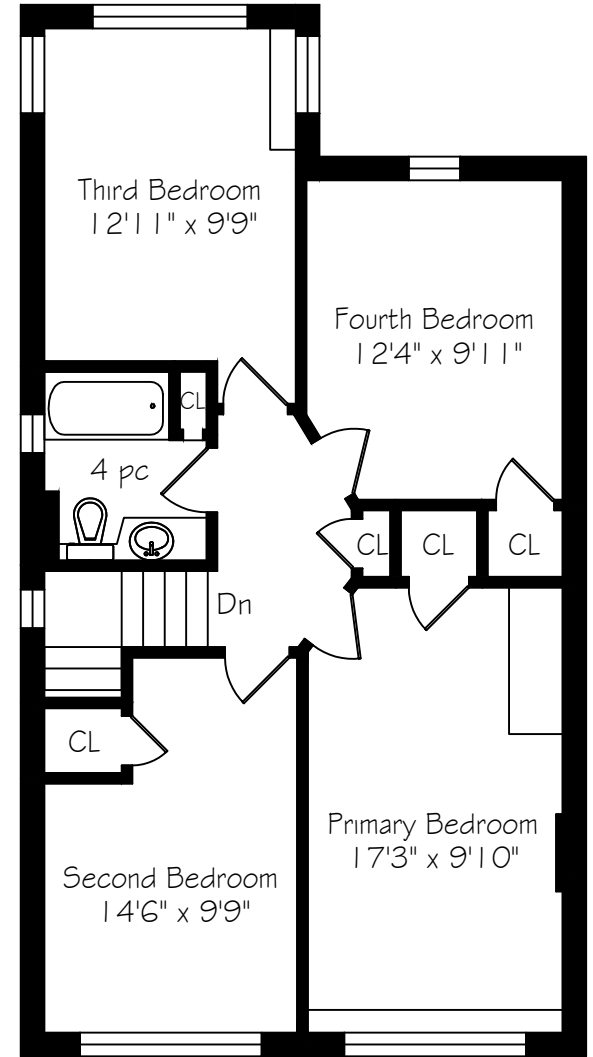

# 134 Colin Avenue

Measurements and Calculations are approximate  
To be used as guidelines only  
[www.measuredup.ca](http://www.measuredup.ca)

Lower Level  
920 Square Feet

Main Floor  
920 Square Feet

Second Floor  
831 Square Feet