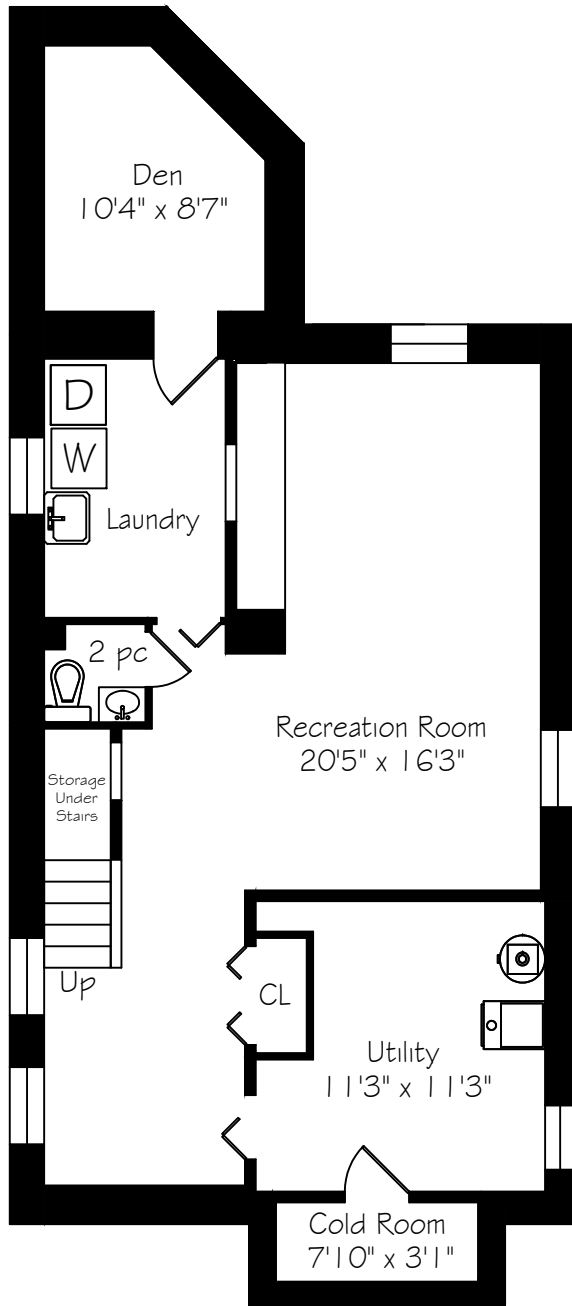

# 134 Colin Avenue

Measurements and Calculations are approximate  
To be used as guidelines only  
[www.measuredup.ca](http://www.measuredup.ca)

Lower Level  
920 Square Feet

Main Floor  
920 Square Feet

Second Floor  
831 Square Feet