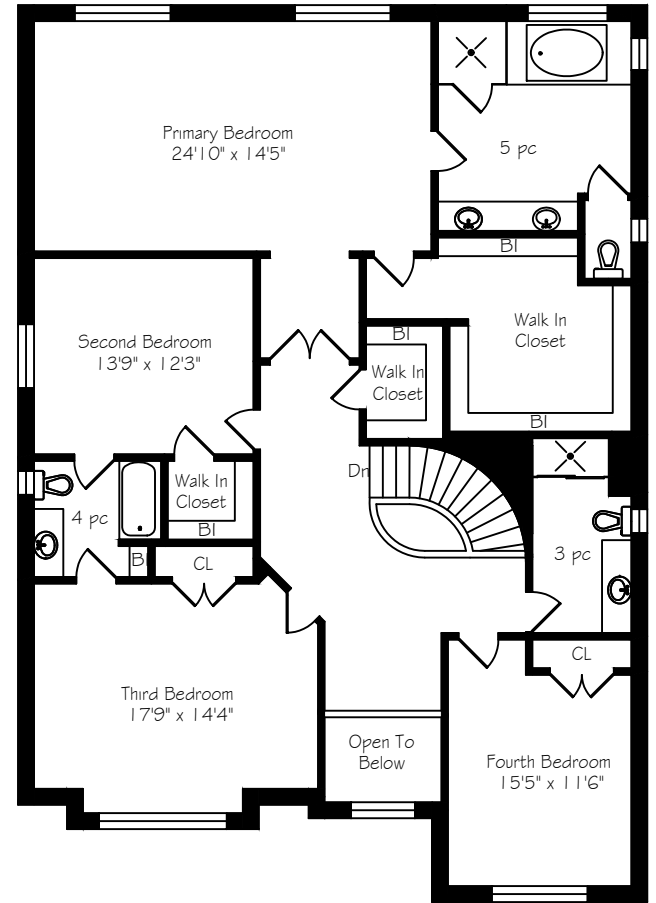

Second Floor
2040 Square Feet