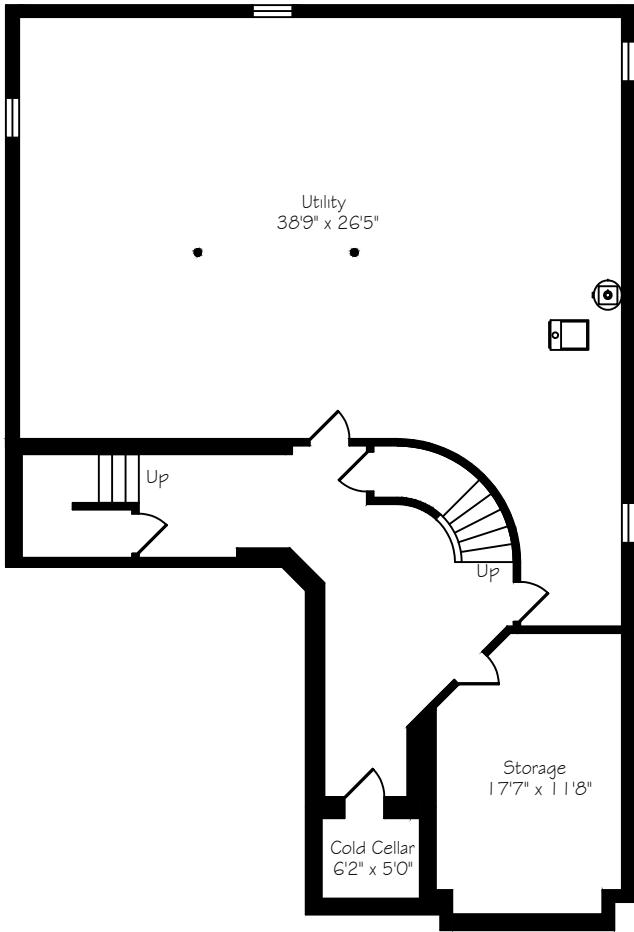

2325 Hall Manor Drive

Lower Level
1844 Square Feet