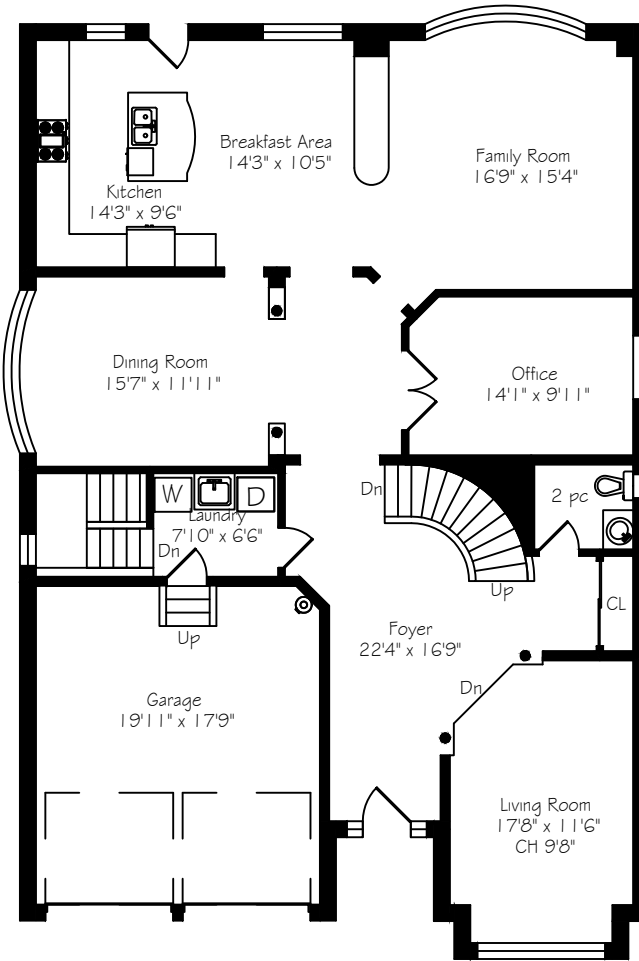

Main Floor
1818 Square Feet
+ 396 Garage