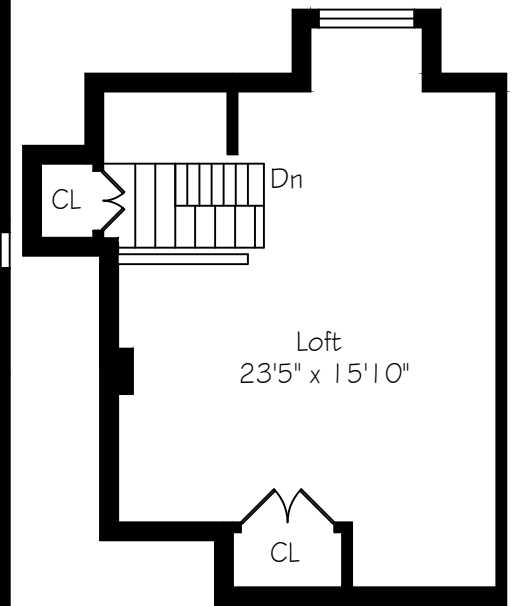

1028 Deta Road

Measurements and Calculations are approximate
To be used as guidelines only
www.measuredup.ca

Lower Level
1042 Square Feet

Main Floor
1018 Square Feet

Second Floor
396 Square Feet