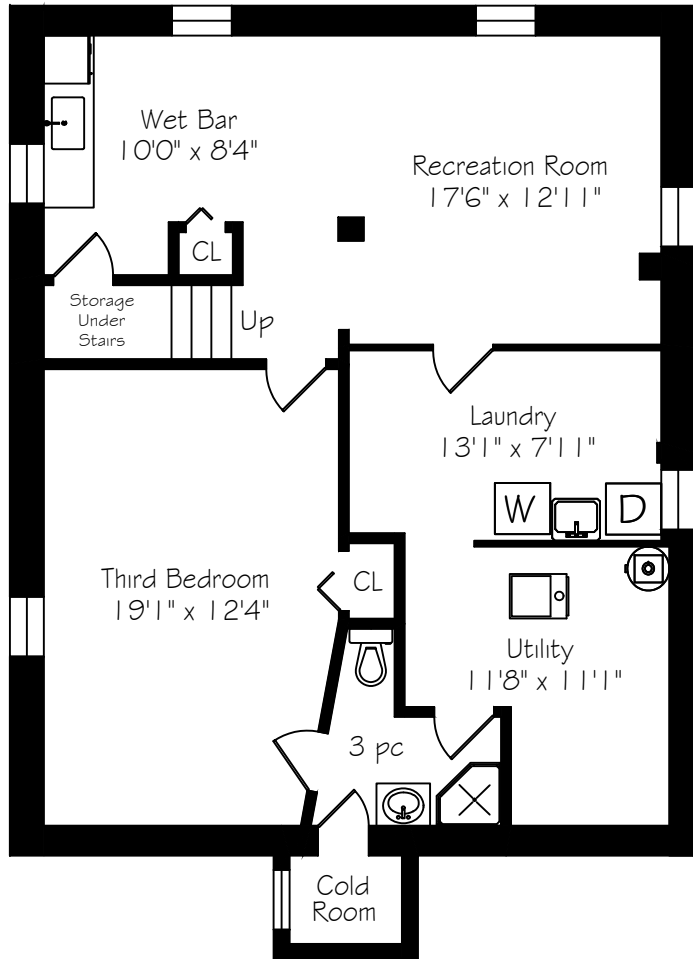

1028 Deta Road

Measurements and Calculations are approximate
To be used as guidelines only
www.measuredup.ca

Lower Level
1042 Square Feet

Main Floor
1018 Square Feet

Second Floor
396 Square Feet