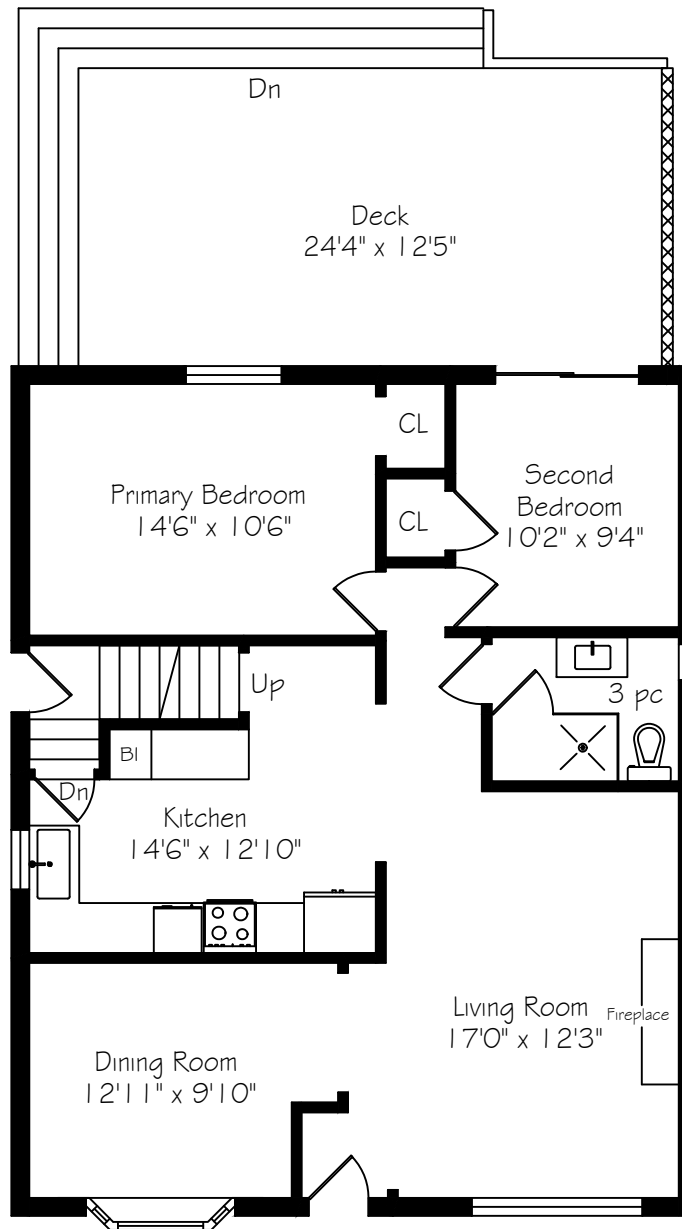

1028 Deta Road

Measurements and Calculations are approximate
To be used as guidelines only
www.measuredup.ca

Lower Level
1042 Square Feet

Main Floor
1018 Square Feet

Second Floor
396 Square Feet