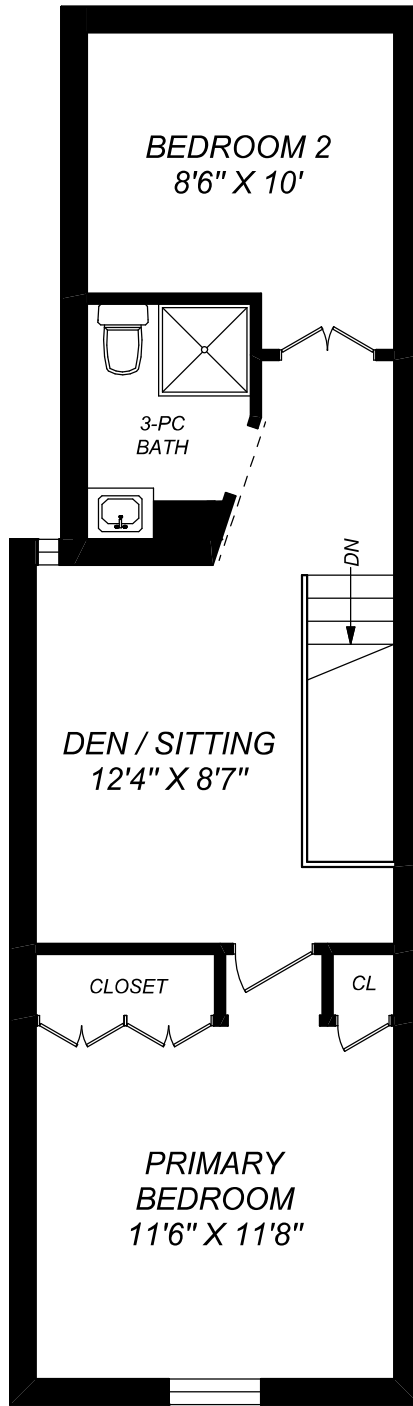

32 LEWIS STREET

MAIN FLOOR
578 SQUARE FEET
(CEILING HEIGHT : 9'-8")

SECOND FLOOR
578 SQUARE FEET
(CEILING HEIGHT : 8'-4")

LOWER LEVEL
578 SQUARE FEET
(CEILING HEIGHT : 6'-6")

416 573 2096

E & O.E.

Floor plan may not be 100% accurate.