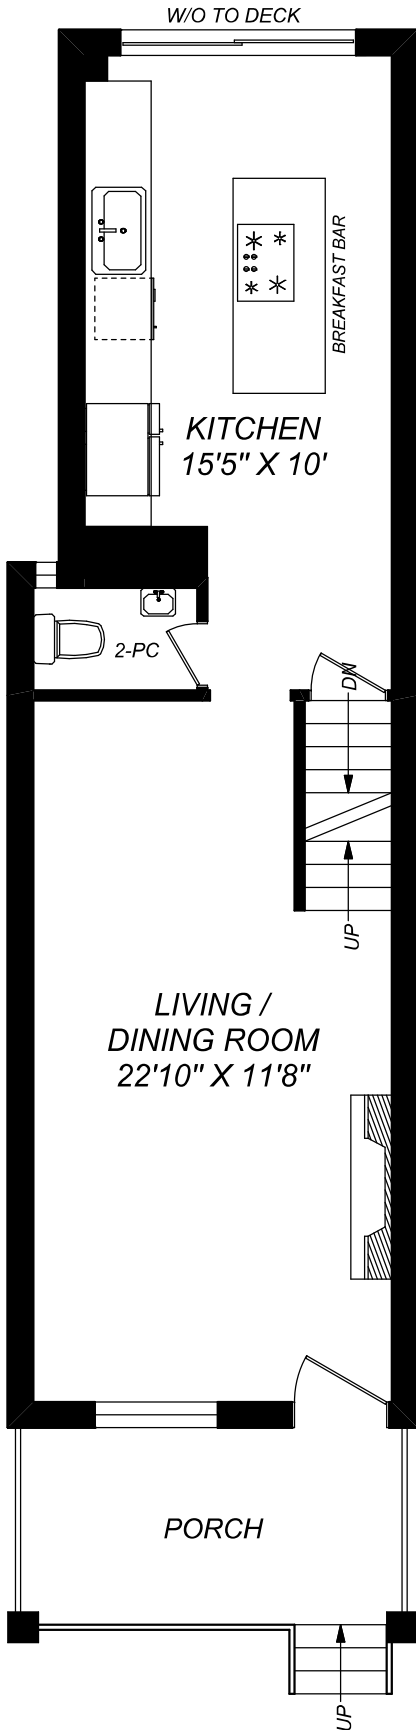

32 LEWIS STREET

MAIN FLOOR
578 SQUARE FEET
(CEILING HEIGHT : 9'-8")

SECOND FLOOR
578 SQUARE FEET
(CEILING HEIGHT : 8'-4")

LOWER LEVEL
578 SQUARE FEET
(CEILING HEIGHT : 6'-6")

416 573 2096

E & O.E.

Floor plan may not be 100% accurate.