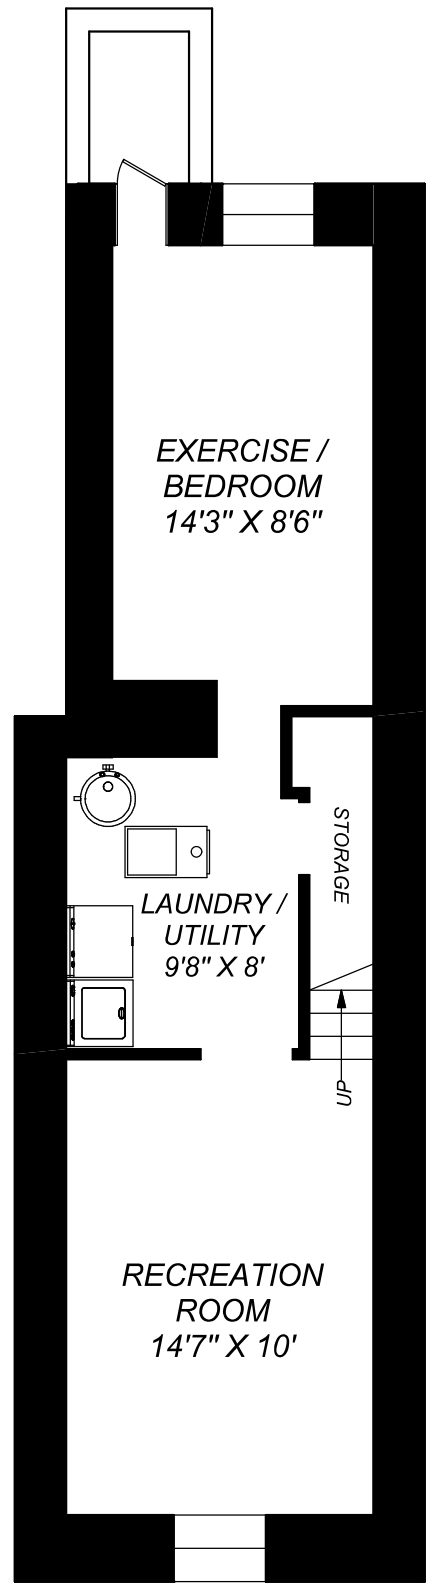

32 LEWIS STREET

MAIN FLOOR
578 SQUARE FEET
(CEILING HEIGHT : 9'-8")

SECOND FLOOR
578 SQUARE FEET
(CEILING HEIGHT : 8'-4")

LOWER LEVEL
578 SQUARE FEET
(CEILING HEIGHT : 6'-6")

416 573 2096

E & O.E.

Floor plan may not be 100% accurate.