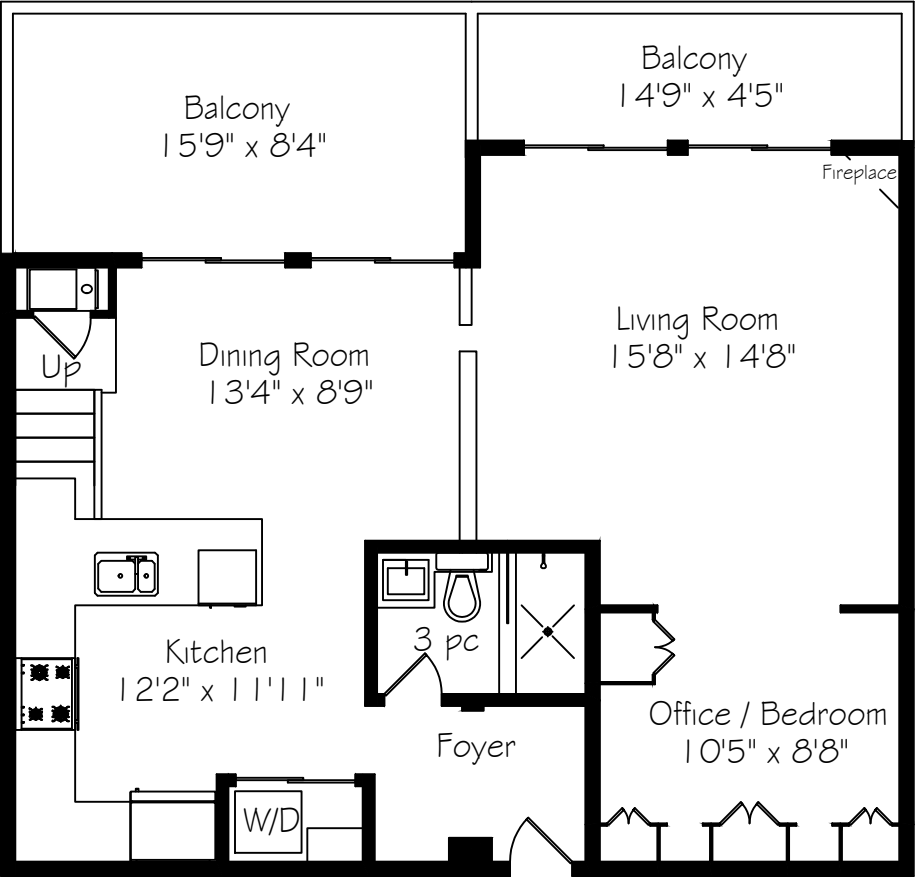

# 302-660 Pape Avenue

Measurements and Calculations are approximate  
 To be used as guidelines only  
[www.measuredup.ca](http://www.measuredup.ca)

Main Floor  
 737 Square Feet  
 + 200 Exterior Square Feet

Second Floor  
 368 Square Feet