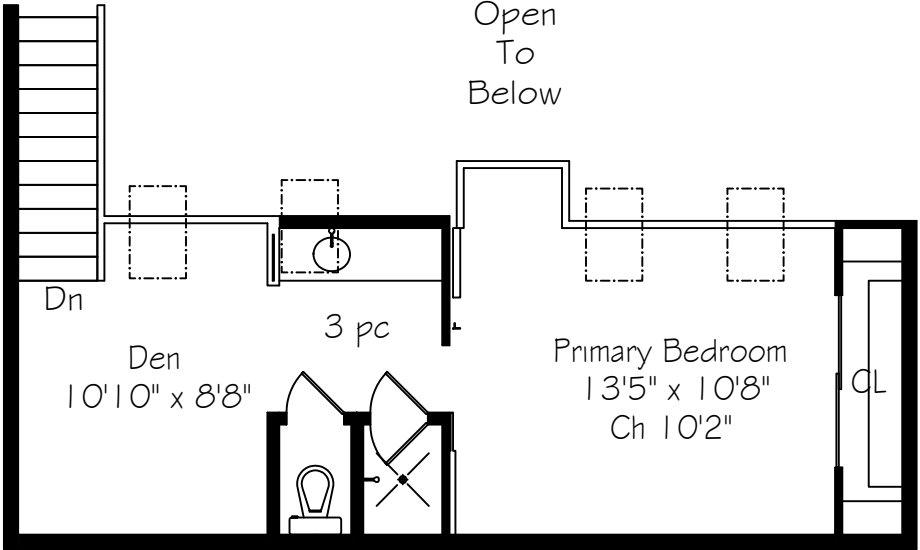

# 302-660 Pape Avenue

Measurements and Calculations are approximate  
 To be used as guidelines only  
[www.measuredup.ca](http://www.measuredup.ca)

Main Floor  
 737 Square Feet  
 + 200 Exterior Square Feet

Second Floor  
 368 Square Feet