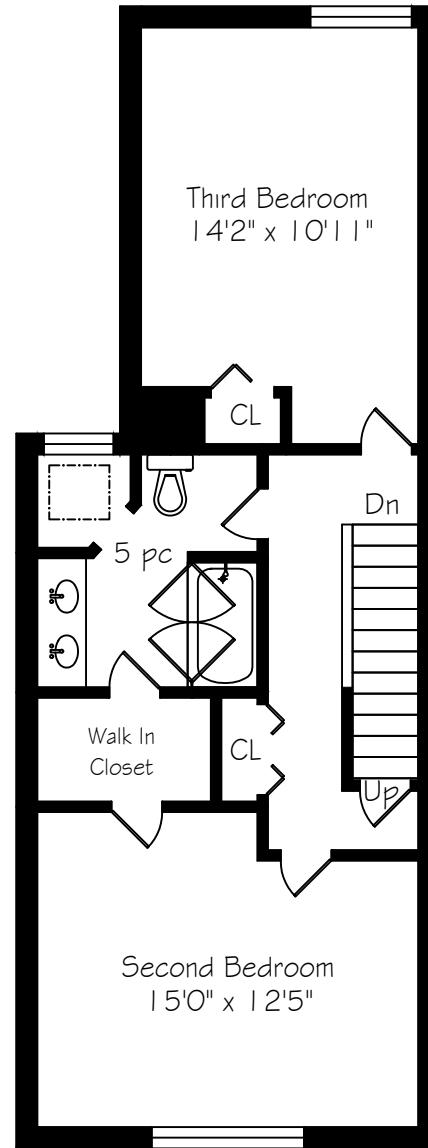

94 De Grassi Street

Measurements and Calculations are approximate
To be used as guidelines only
www.measuredup.ca

Lower Level
656 Square Feet

Main Floor
662 Square Feet

Second Floor
662 Square Feet

Third Floor
408 Square Feet