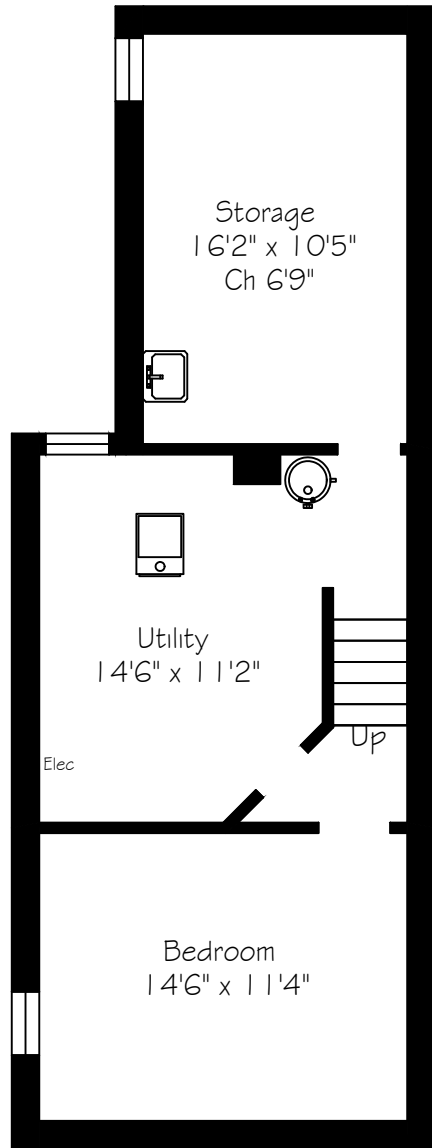

94 De Grassi Street

Measurements and Calculations are approximate
To be used as guidelines only
www.measuredup.ca

Lower Level
656 Square Feet

Main Floor
662 Square Feet

Second Floor
662 Square Feet

Third Floor
408 Square Feet