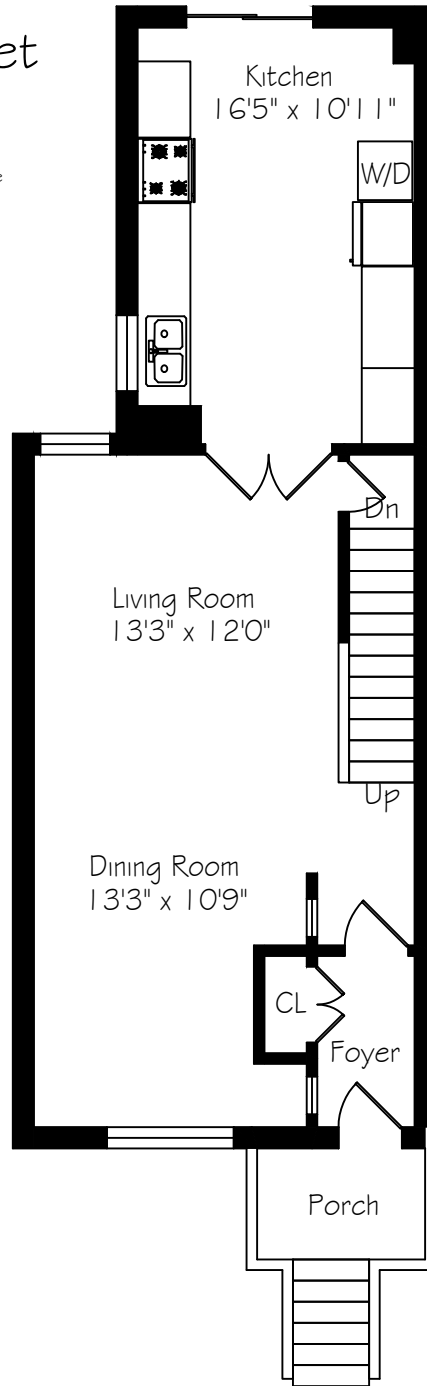

94 De Grassi Street

Measurements and Calculations are approximate
To be used as guidelines only
www.measuredup.ca

Lower Level
656 Square Feet

Main Floor
662 Square Feet

Second Floor
662 Square Feet

Third Floor
408 Square Feet