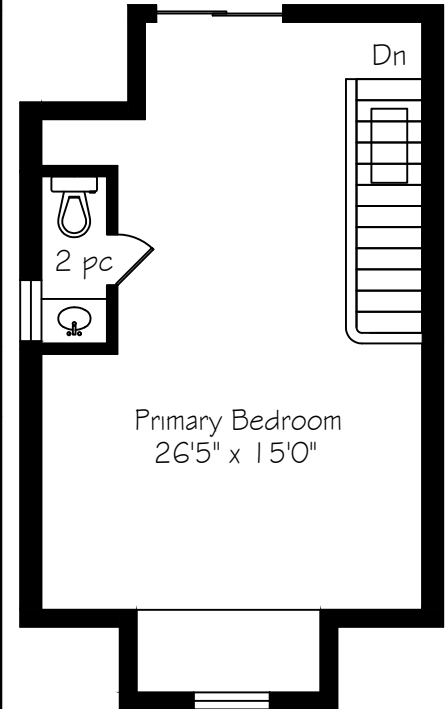

94 De Grassi Street

Measurements and Calculations are approximate
To be used as guidelines only
www.measuredup.ca

Lower Level
656 Square Feet

Main Floor
662 Square Feet

Second Floor
662 Square Feet

Third Floor
408 Square Feet