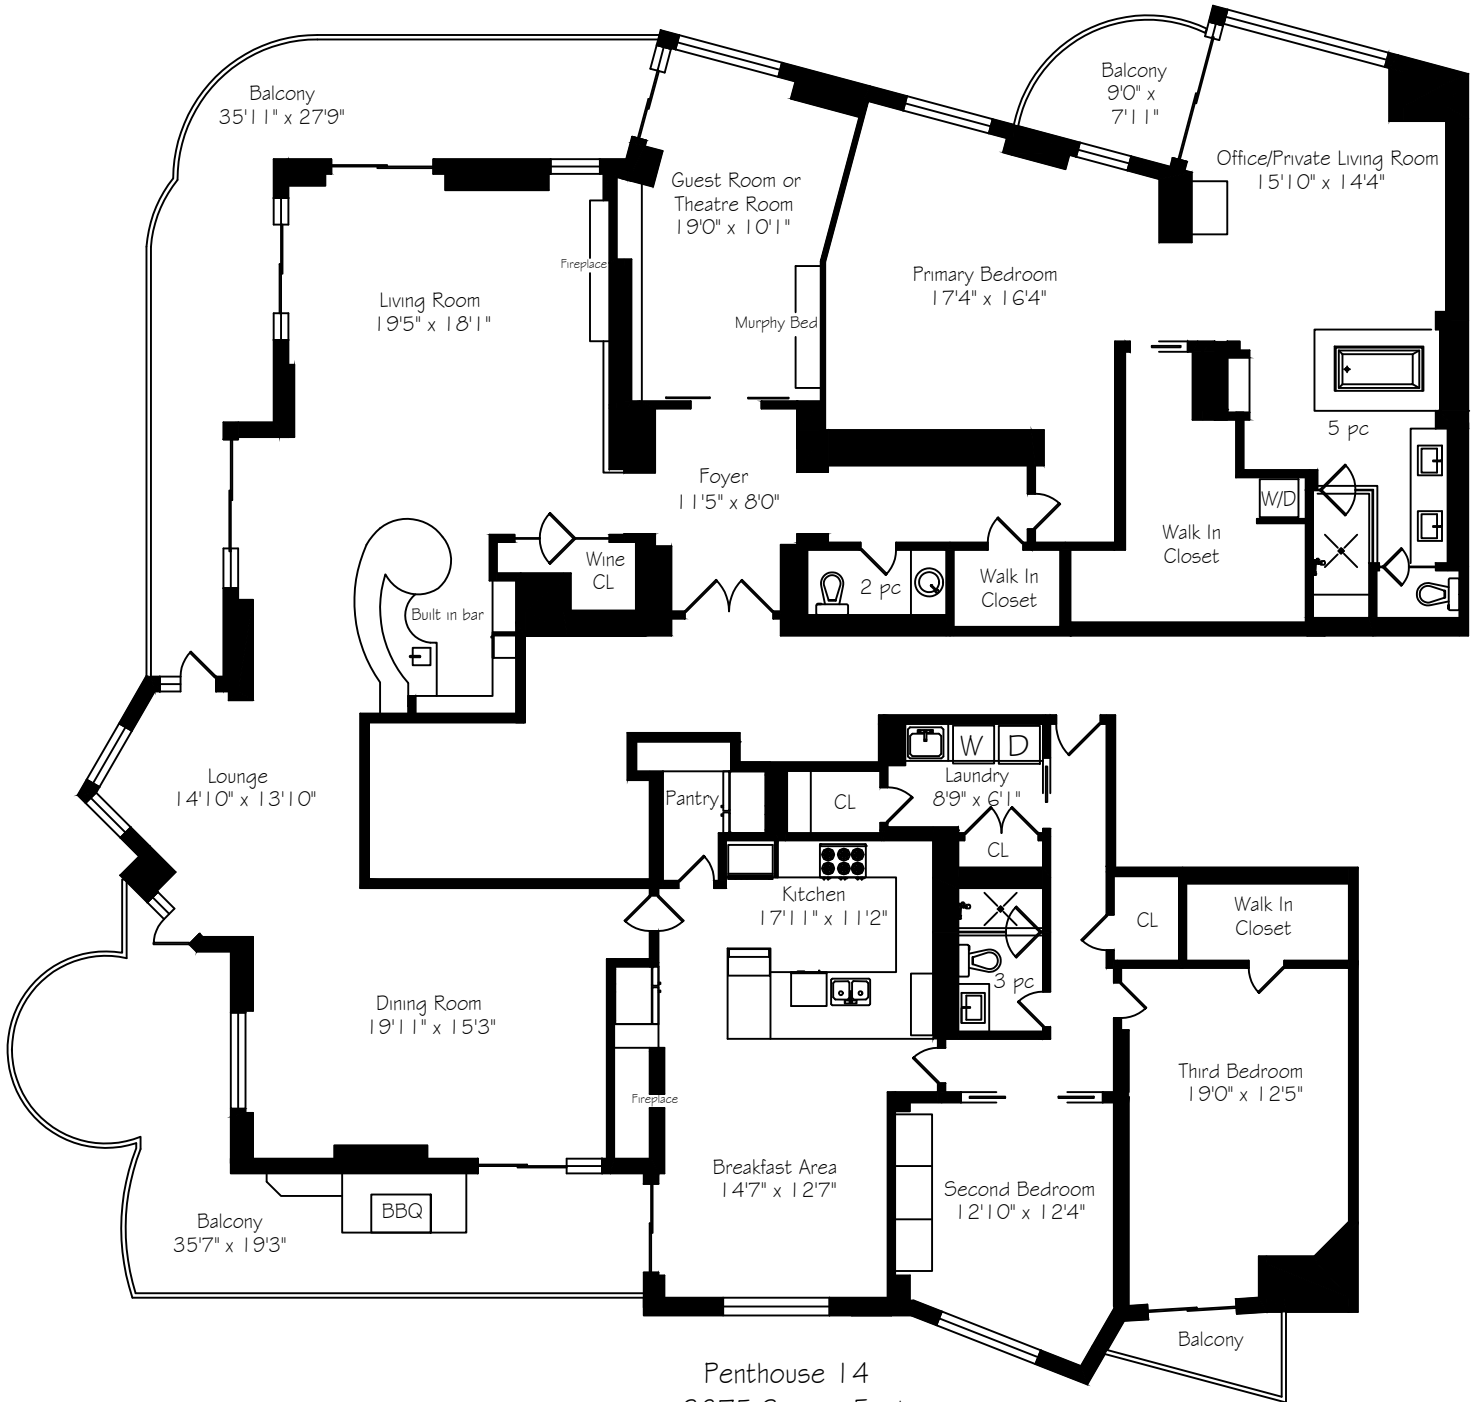

2111 Lake Shore Blvd W

Penthouse 14
3875 Square Feet
+ 740 Balconies

Measurements and Calculations are approximate
To be used as guidelines only
www.measuredup.ca