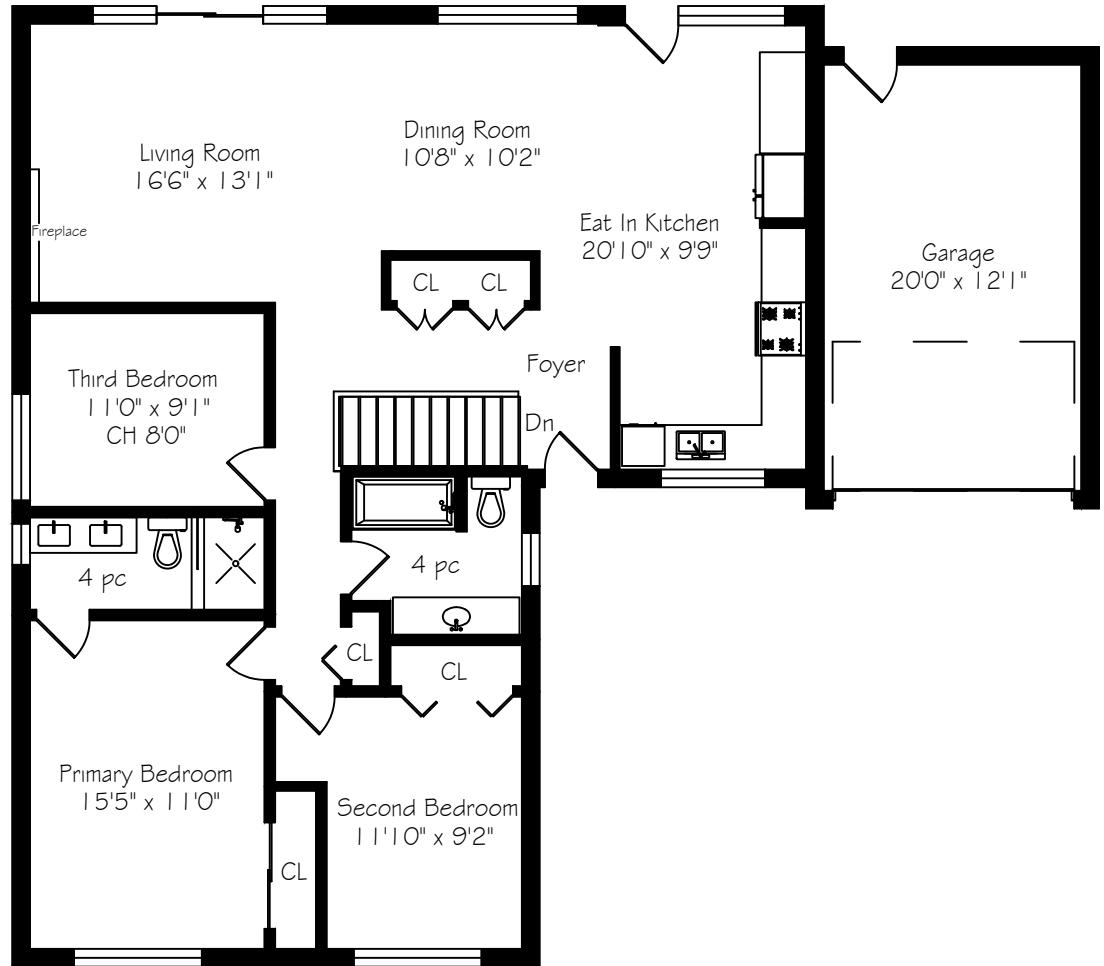

4 Dunstable Place

Measurements and Calculations are approximate
To be used as guidelines only
www.measuredup.ca

Lower Level
1416 Square Feet

Main Floor
1416 Square Feet
+ 280 Garage