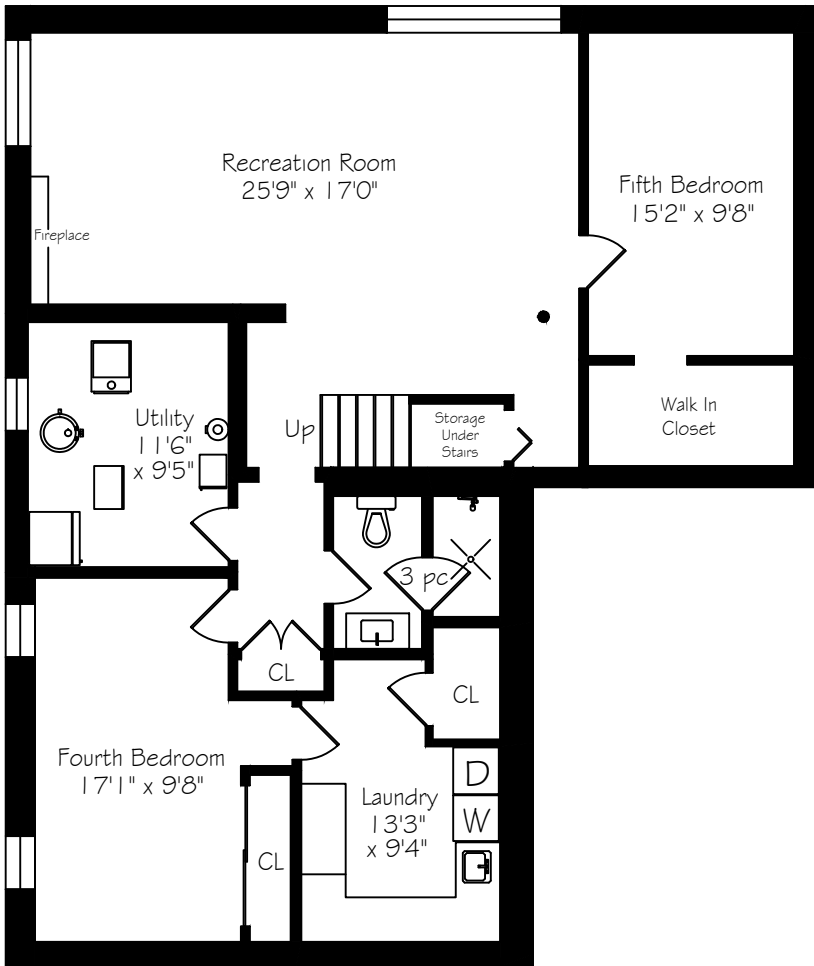

4 Dunstable Place

Measurements and Calculations are approximate
To be used as guidelines only
www.measuredup.ca

Lower Level
1416 Square Feet

Main Floor
1416 Square Feet
+ 280 Garage