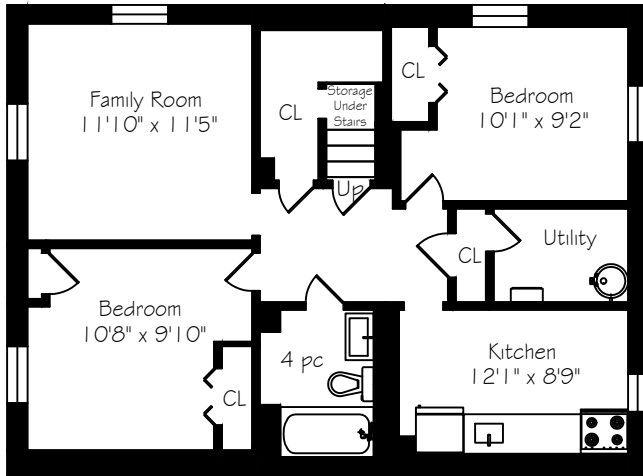

22 Claxton Blvd

Measurements and Calculations are approximate
To be used as guidelines only
www.measuredup.ca

Lower Level
838 Square Feet

Main Floor
838 Square Feet

Second Floor
838 Square Feet