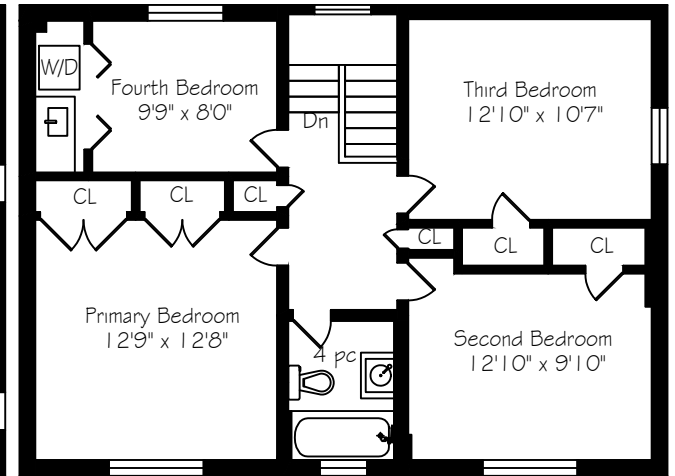

22 Claxton Blvd

Measurements and Calculations are approximate
To be used as guidelines only
www.measuredup.ca

Lower Level
838 Square Feet

Main Floor
838 Square Feet

Second Floor
838 Square Feet