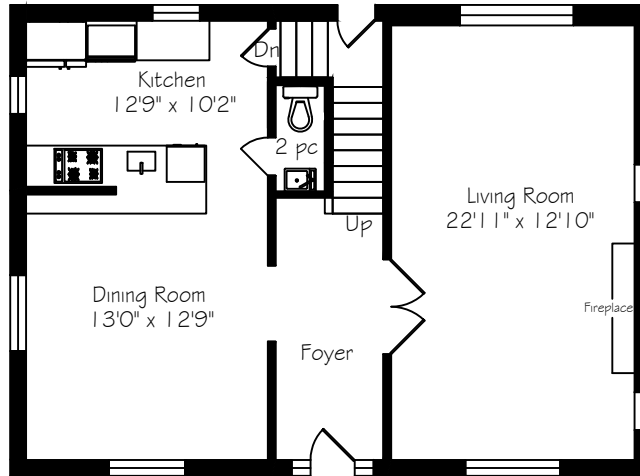

22 Claxton Blvd

Measurements and Calculations are approximate
To be used as guidelines only
www.measuredup.ca

Lower Level
838 Square Feet

Main Floor
838 Square Feet

Second Floor
838 Square Feet