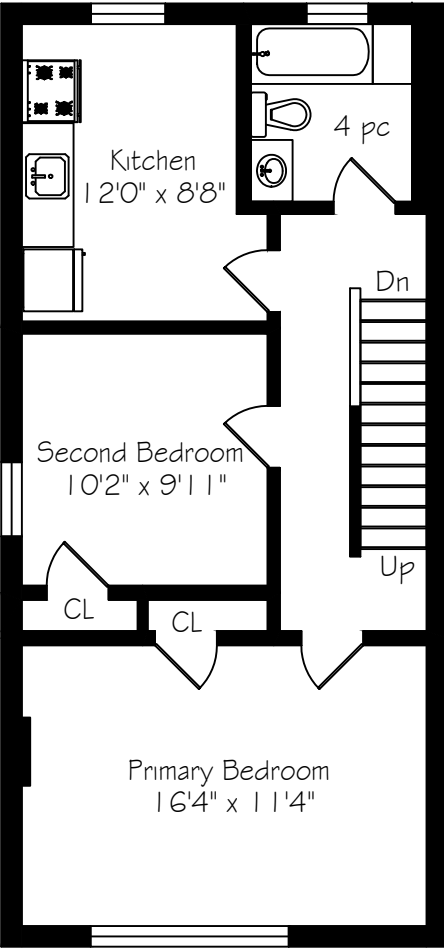

38 Bellwoods Avenue

Lower Level
660 Square Feet

Main Floor
735 Square Feet

Second Floor
670 Square Feet

Third Floor
451 Square Feet

Measurements and Calculations are approximate
To be used as guidelines only
www.measuredup.ca