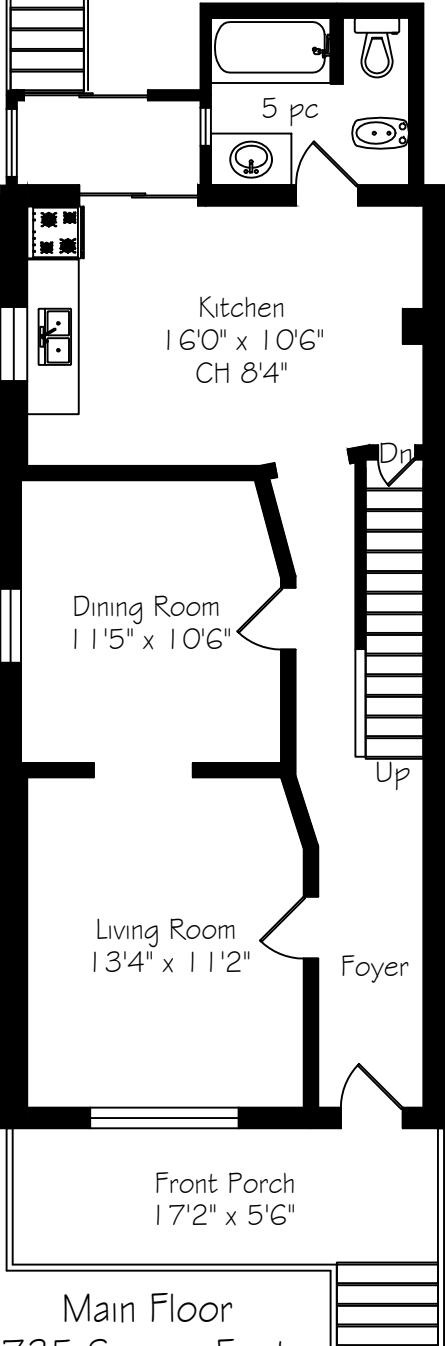

38 Bellwoods Avenue

Lower Level
660 Square Feet

Main Floor
735 Square Feet

Second Floor
670 Square Feet

Third Floor
451 Square Feet

Measurements and Calculations are approximate
To be used as guidelines only
www.measuredup.ca