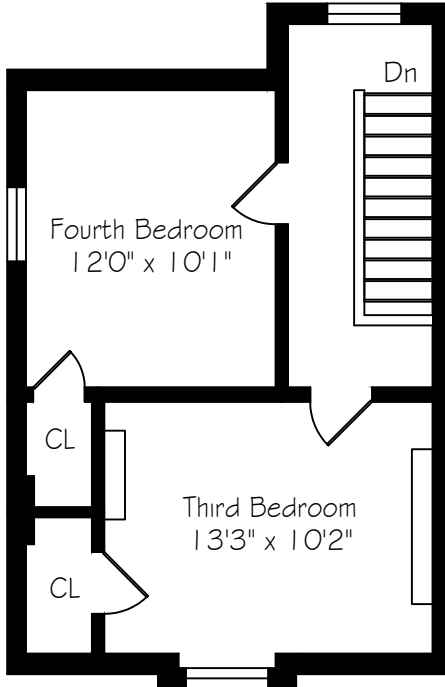

38 Bellwoods Avenue

Lower Level
660 Square Feet

Main Floor
735 Square Feet

Second Floor
670 Square Feet

Third Floor
451 Square Feet

Measurements and Calculations are approximate
To be used as guidelines only
www.measuredup.ca