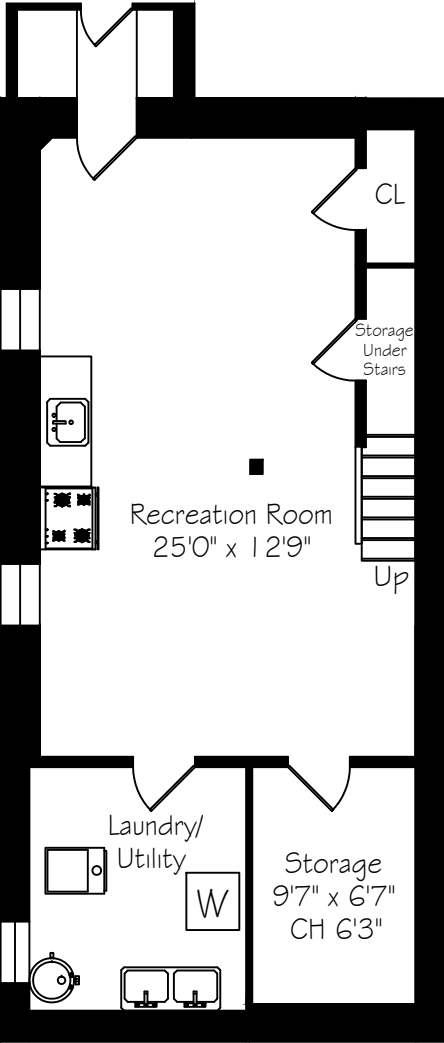

38 Bellwoods Avenue

Lower Level
660 Square Feet

Main Floor
735 Square Feet

Second Floor
670 Square Feet

Third Floor
451 Square Feet

Measurements and Calculations are approximate
To be used as guidelines only
www.measuredup.ca