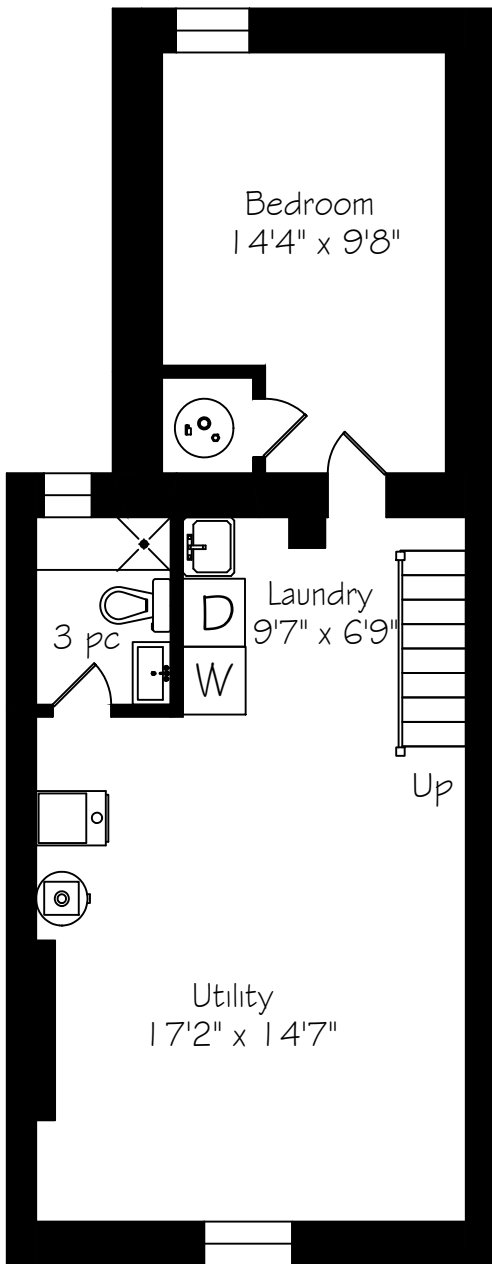

12 Andrews Avenue

Measurements and Calculations are approximate
To be used as guidelines only
www.measuredup.ca

Lower Level
622 Square Feet

Main Floor
627 Square Feet

Second Floor
627 Square Feet