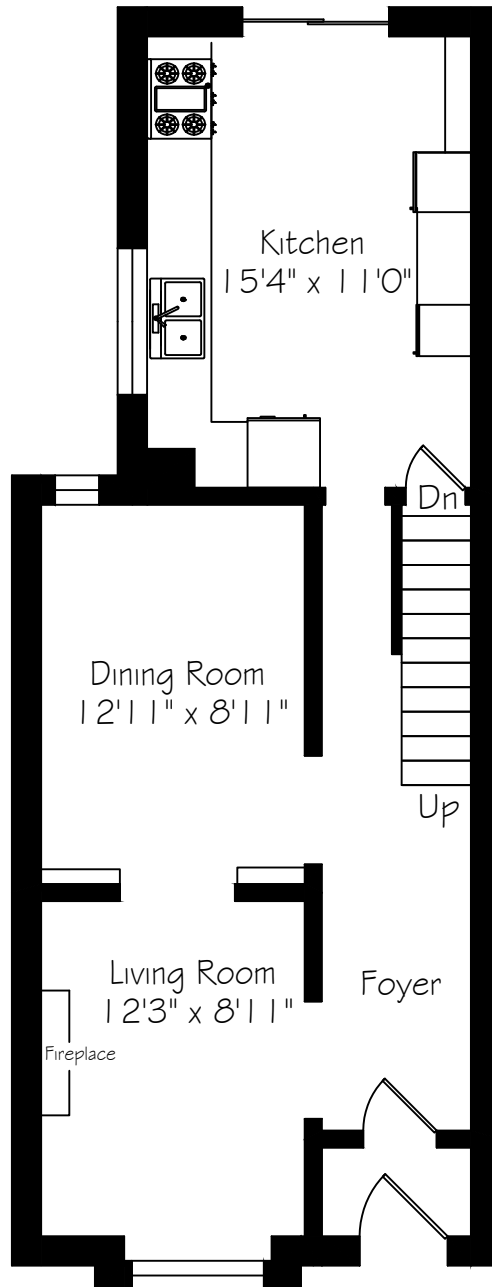

12 Andrews Avenue

Measurements and Calculations are approximate
To be used as guidelines only
www.measuredup.ca

Lower Level
622 Square Feet

Main Floor
627 Square Feet

Second Floor
627 Square Feet