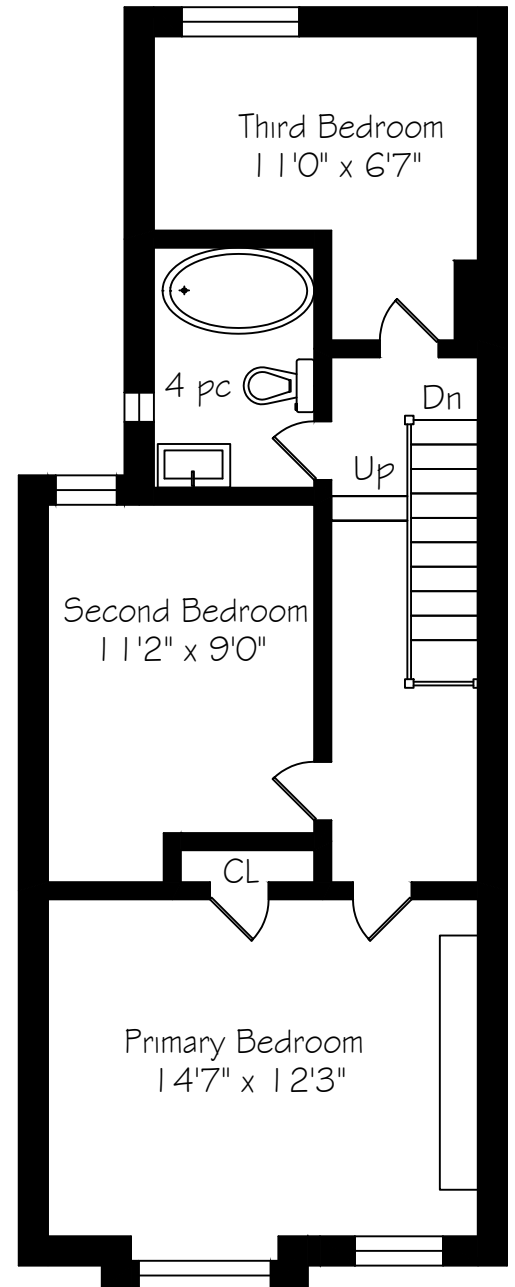

12 Andrews Avenue

Measurements and Calculations are approximate
To be used as guidelines only
www.measuredup.ca

Lower Level
622 Square Feet

Main Floor
627 Square Feet

Second Floor
627 Square Feet