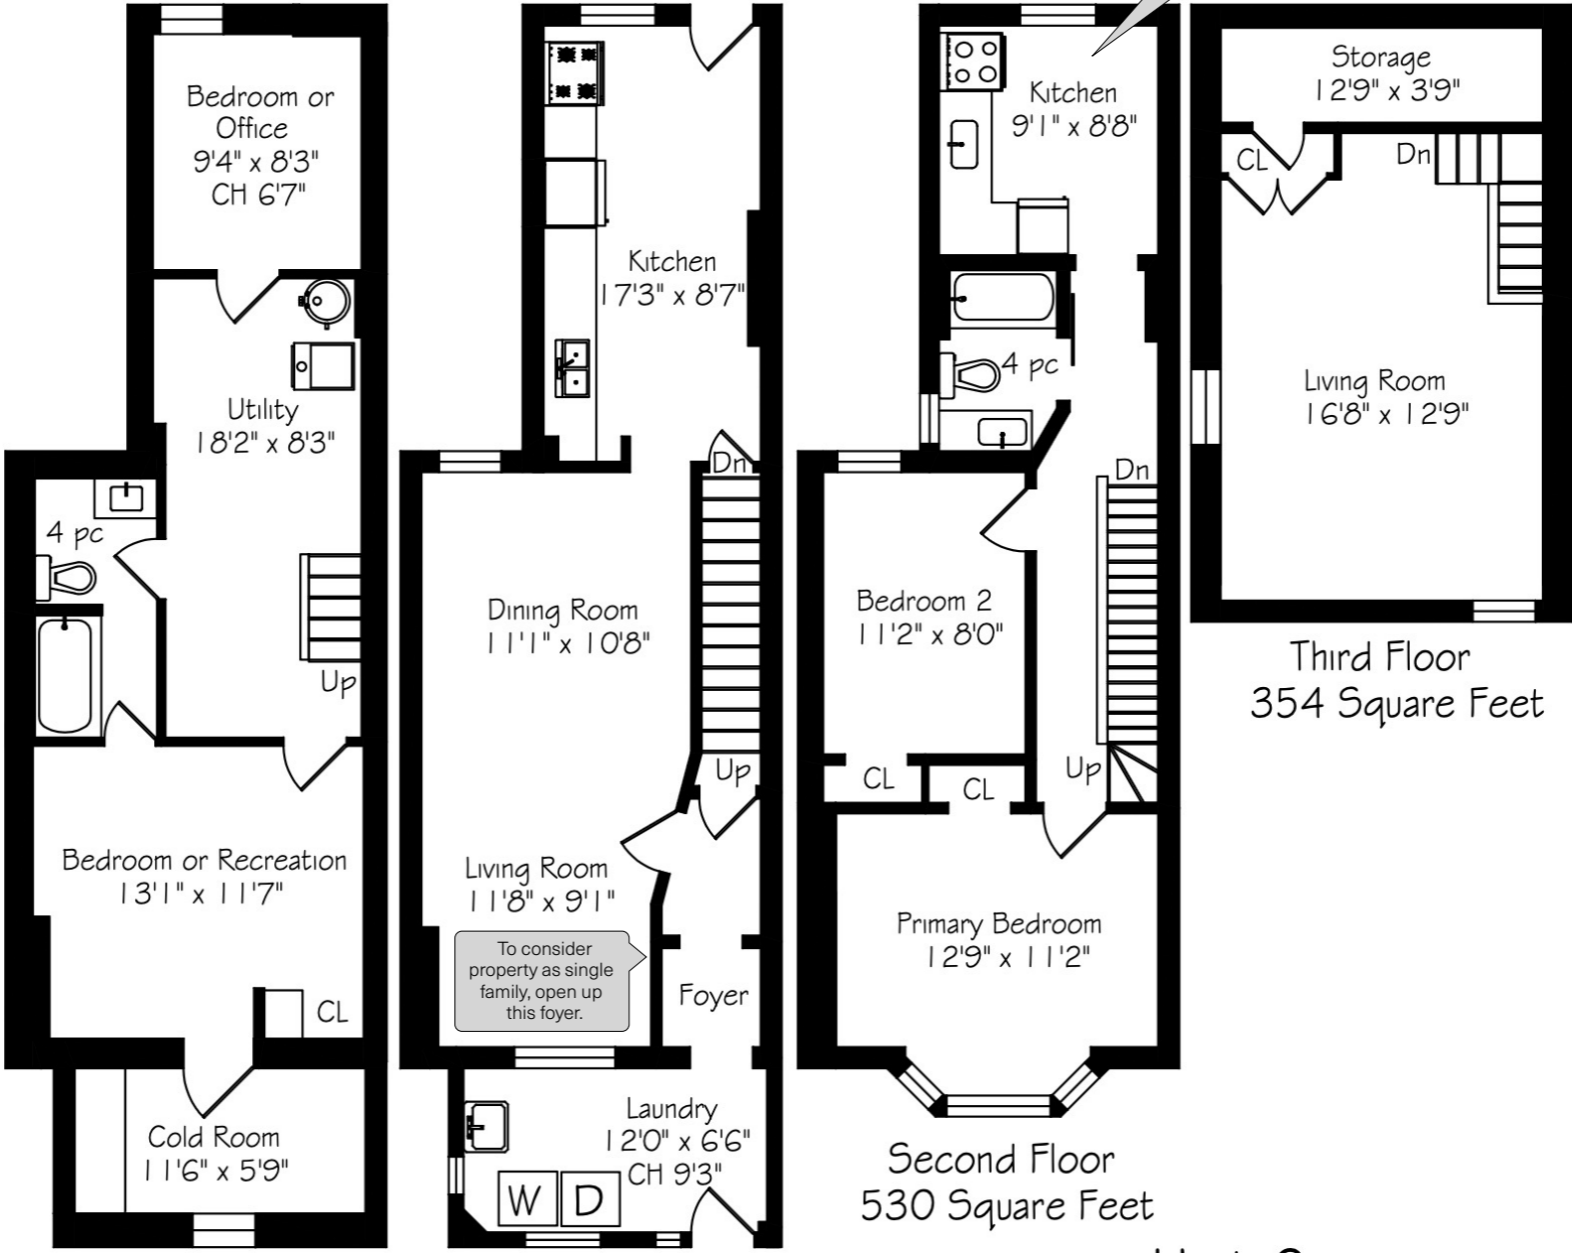

140 Jones Avenue

Measurements and Calculations are approximate
To be used as guidelines only
www.measuredup.ca

To consider property as single family, remove this kitchen & consider a bedroom or office.

Lower Level
618 Square Feet

Main Floor
618 Square Feet

Second Floor
530 Square Feet

Unit 2
884 Square Feet

Unit 1
1236 Square Feet