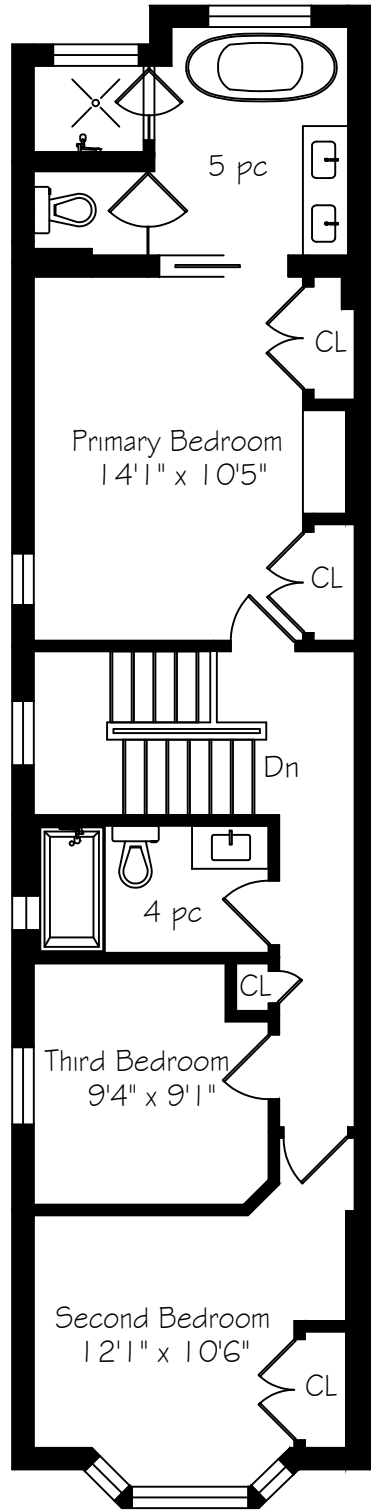

# 273A Salem Avenue

Measurements and Calculations are approximate  
To be used as guidelines only  
www.measuredup.ca

Lower Level  
863 Square Feet

Main Floor  
753 Square Feet

Second Floor  
768 Square Feet