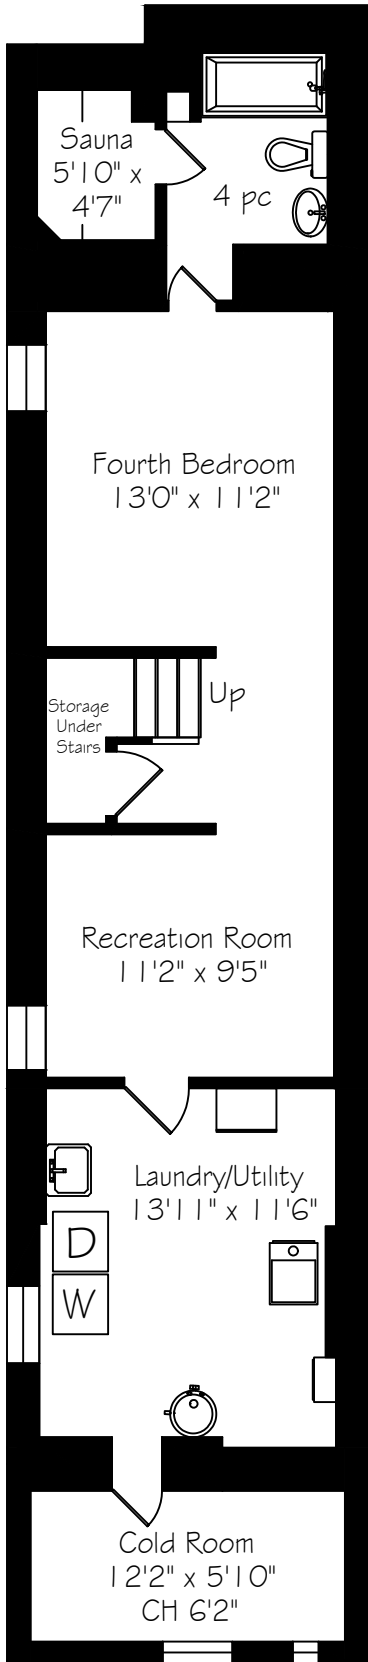

# 273A Salem Avenue

Measurements and Calculations are approximate  
To be used as guidelines only  
www.measuredup.ca

Lower Level  
863 Square Feet

Main Floor  
753 Square Feet

Second Floor  
768 Square Feet