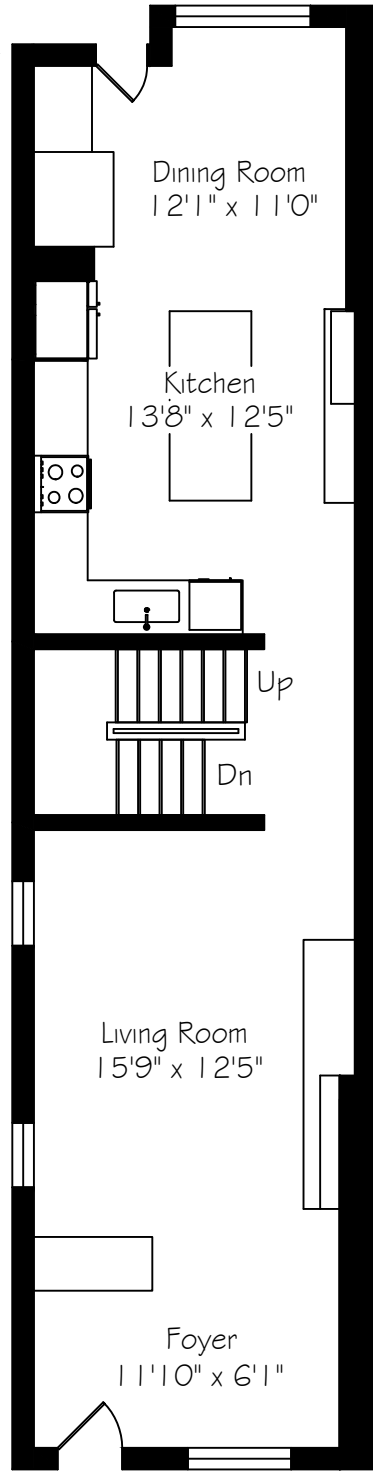

# 273A Salem Avenue

Measurements and Calculations are approximate  
To be used as guidelines only  
www.measuredup.ca

Lower Level  
863 Square Feet

Main Floor  
753 Square Feet

Second Floor  
768 Square Feet