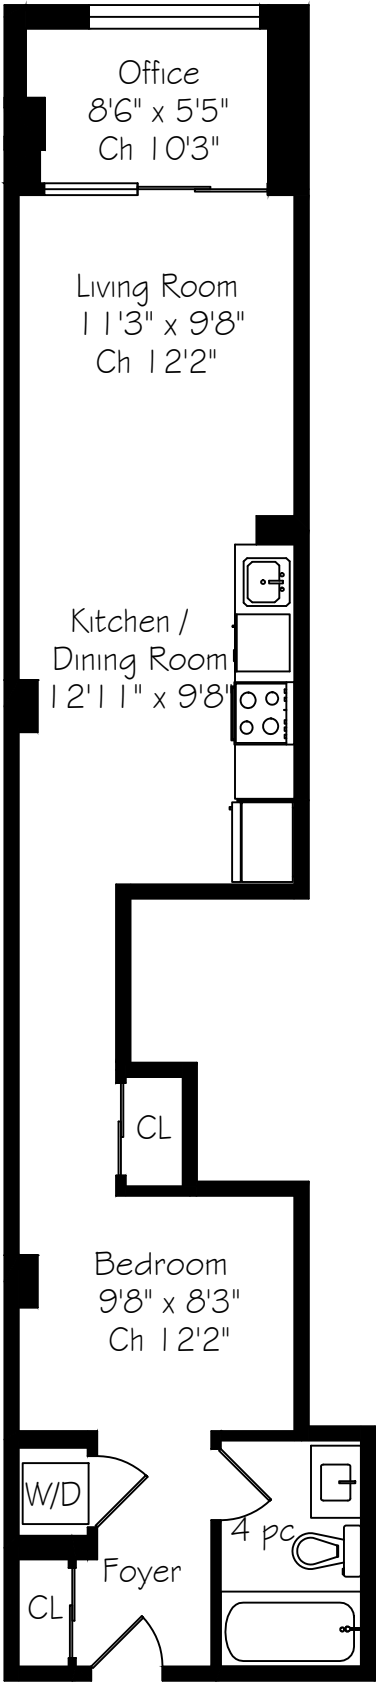

380 Macpherson Avenue

Suite 430
560 Square Feet

Measurements and Calculations are approximate
To be used as guidelines only
www.measuredup.ca