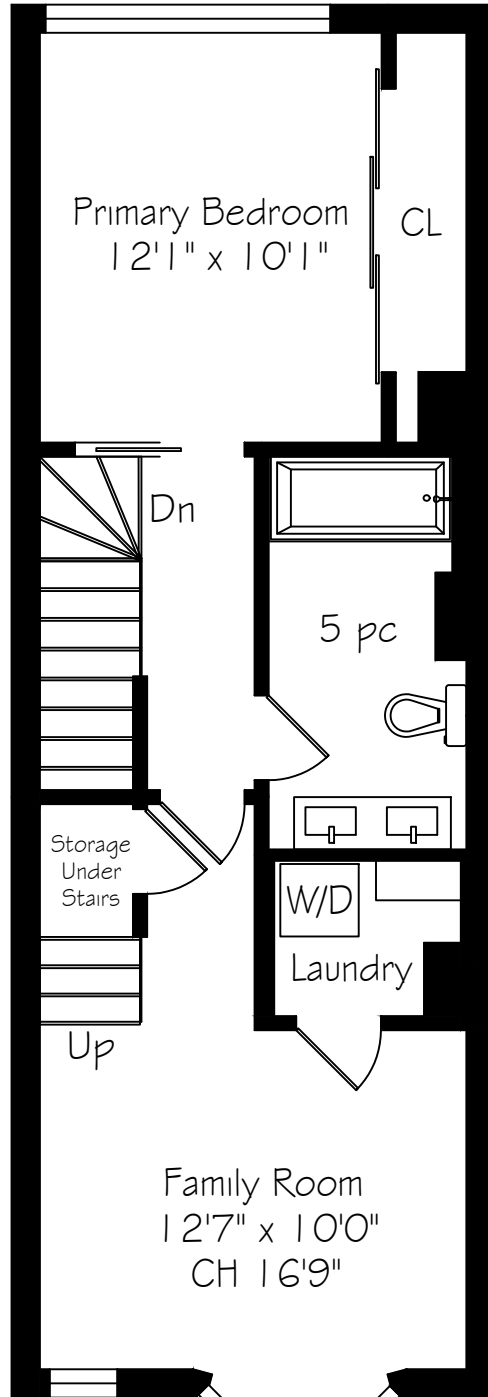

588 Wellington Street W

Measurements and Calculations are approximate
To be used as guidelines only
www.measuredup.ca

Main Floor
558 Square Feet

Second Floor
558 Square Feet

Third Floor
365 Square Feet