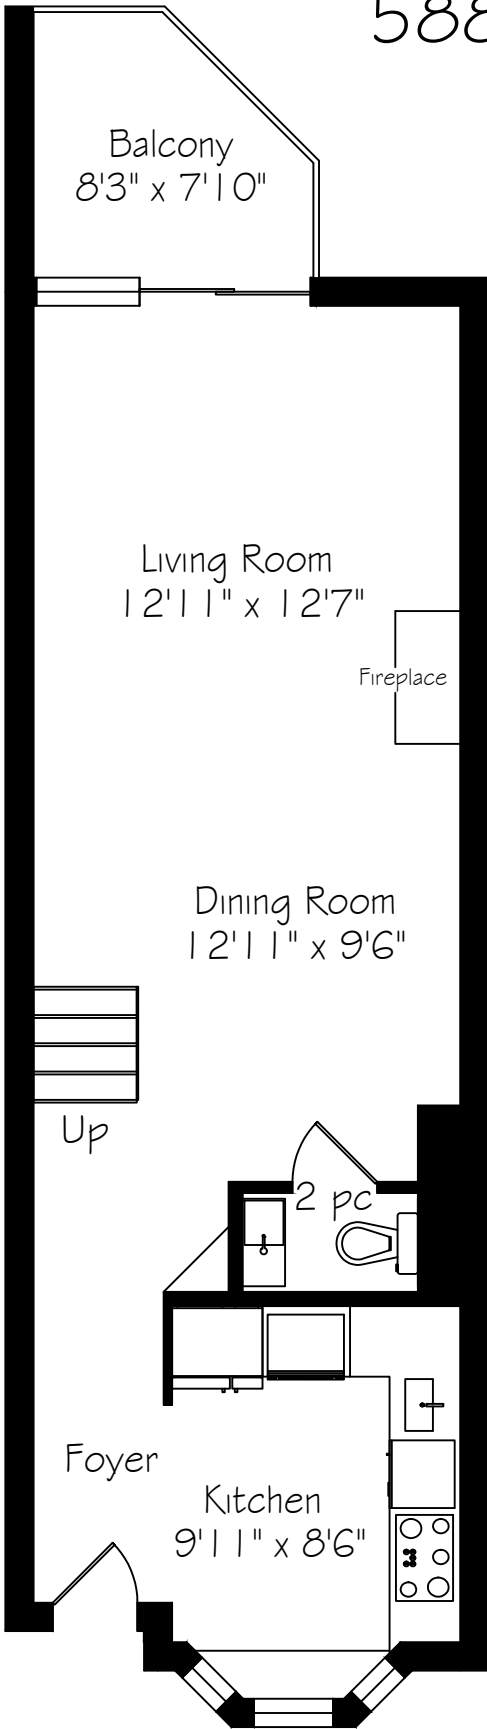

588 Wellington Street W

Measurements and Calculations are approximate
To be used as guidelines only
www.measuredup.ca

Main Floor
558 Square Feet

Second Floor
558 Square Feet

Third Floor
365 Square Feet