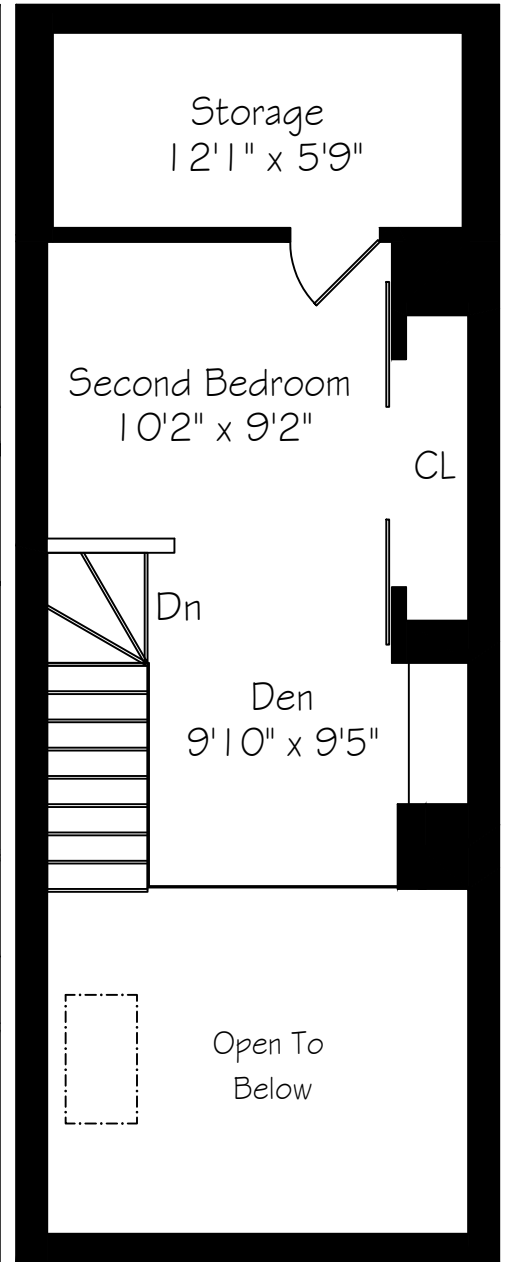

588 Wellington Street W

Measurements and Calculations are approximate
To be used as guidelines only
www.measuredup.ca

Main Floor
558 Square Feet

Second Floor
558 Square Feet

Third Floor
365 Square Feet