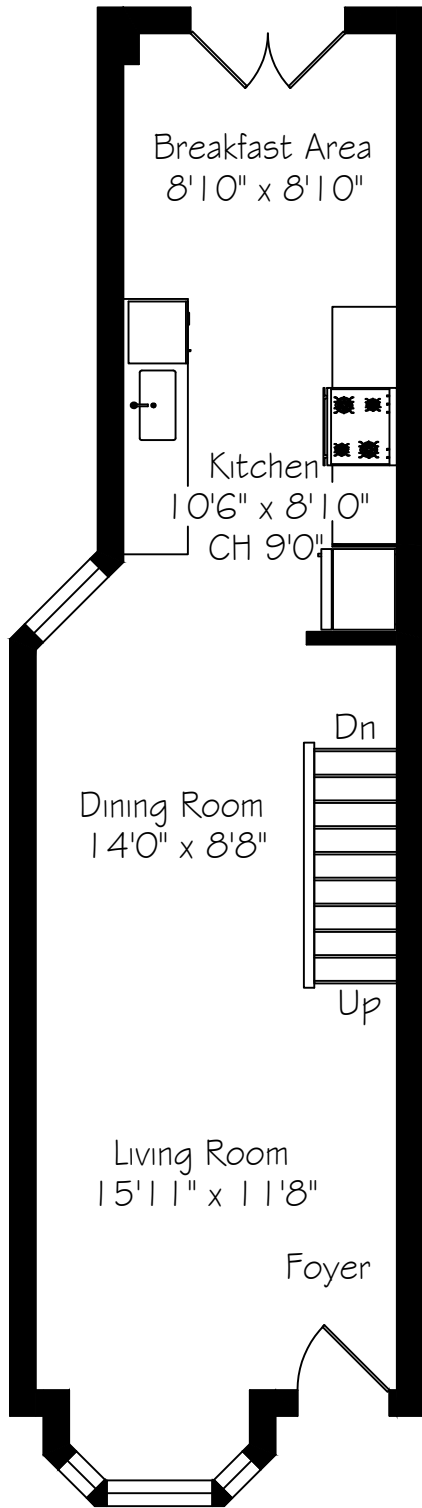

95 Walnut Avenue

Measurements and Calculations are approximate
To be used as guidelines only
www.measuredup.ca

Lower Level
550 Square Feet

Main Floor
550 Square Feet

Second Floor
533 Square Feet