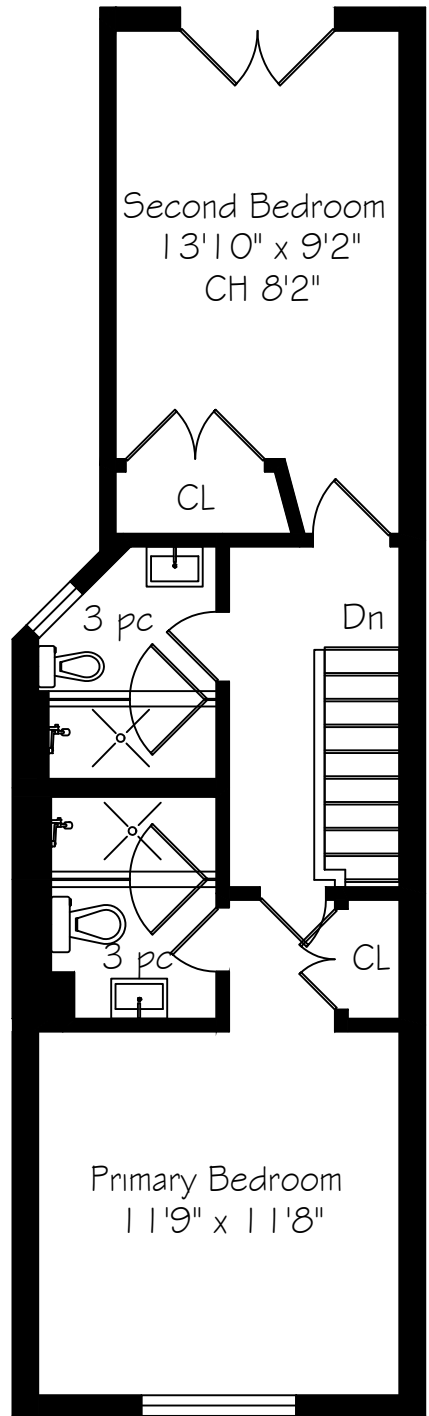

95 Walnut Avenue

Measurements and Calculations are approximate
To be used as guidelines only
www.measuredup.ca

Lower Level
550 Square Feet

Main Floor
550 Square Feet

Second Floor
533 Square Feet