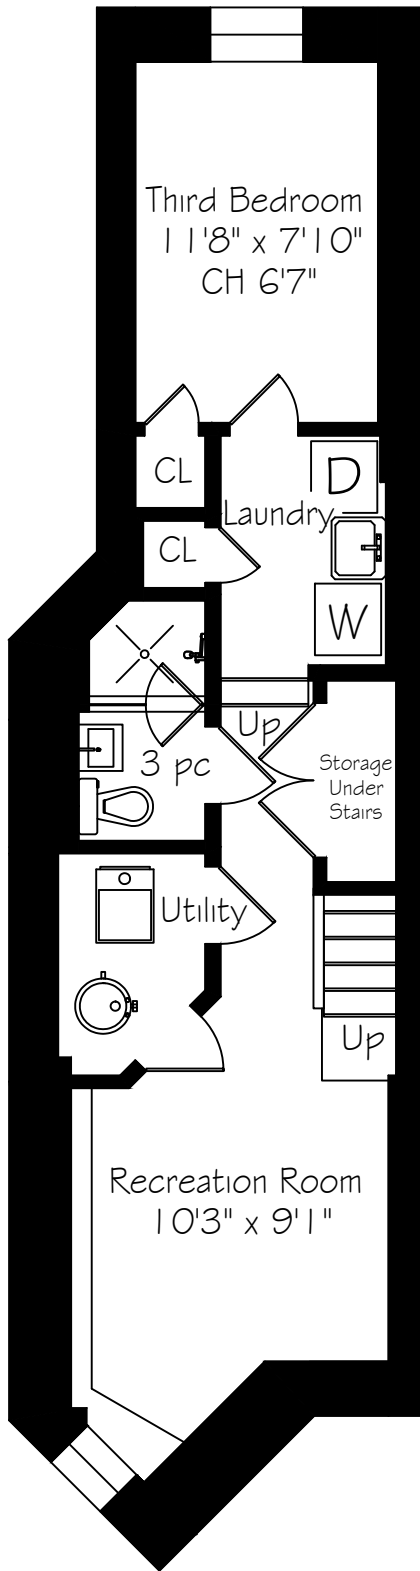

95 Walnut Avenue

Measurements and Calculations are approximate
To be used as guidelines only
www.measuredup.ca

Lower Level
550 Square Feet

Main Floor
550 Square Feet

Second Floor
533 Square Feet