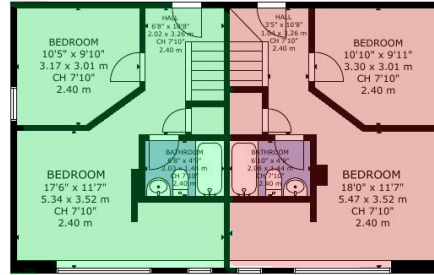

353 - 359 Crawford Street

- 359 CRAWFORD ST.
- 357 CRAWFORD ST.
- 355 CRAWFORD ST.
- 353 CRAWFORD ST.

UPPER LEVEL 2

LOWER FLOOR

MAIN FLOOR

UPPER LEVEL 1

GROSS INTERNAL AREA
TOTAL: 679 m²/7,312 sq.ft

LOWER FLOOR: 193 m²/2,076 sq.ft, MAIN FLOOR: 204 m²/2,193 sq.ft
UPPER LEVEL 1: 209 m²/2,254 sq.ft, UPPER LEVEL 2: 73 m²/789 sq.ft
EXCLUDED AREAS: PORCH: 25 m²/270 sq.ft

SIZE AND DIMENSIONS ARE APPROXIMATE, ACTUAL MAY VARY