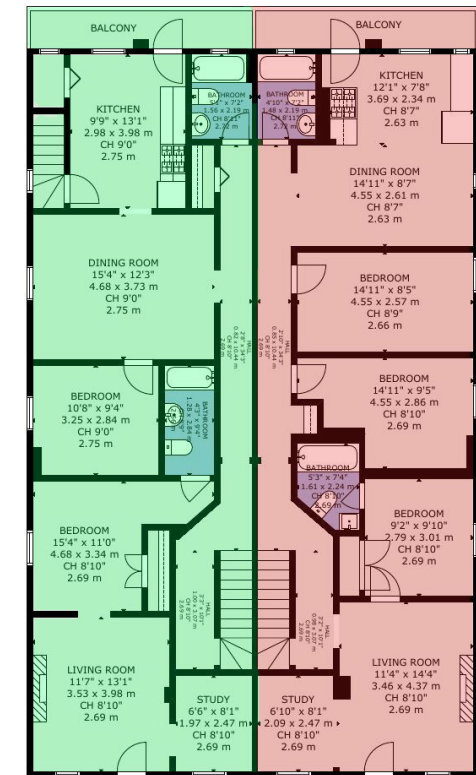

353 - 359 Crawford Street

- 359 CRAWFORD ST.
- 357 CRAWFORD ST.
- 355 CRAWFORD ST.
- 353 CRAWFORD ST.

UPPER LEVEL 2

LOWER FLOOR

MAIN FLOOR

UPPER LEVEL 1

GROSS INTERNAL AREA
TOTAL: 679 m²/7,312 sq.ft

LOWER FLOOR: 193 m²/2,076 sq.ft, MAIN FLOOR: 204 m²/2,193 sq.ft
UPPER LEVEL 1: 209 m²/2,254 sq.ft, UPPER LEVEL 2: 73 m²/789 sq.ft
EXCLUDED AREAS: PORCH: 25 m²/270 sq.ft

SIZE AND DIMENSIONS ARE APPROXIMATE, ACTUAL MAY VARY