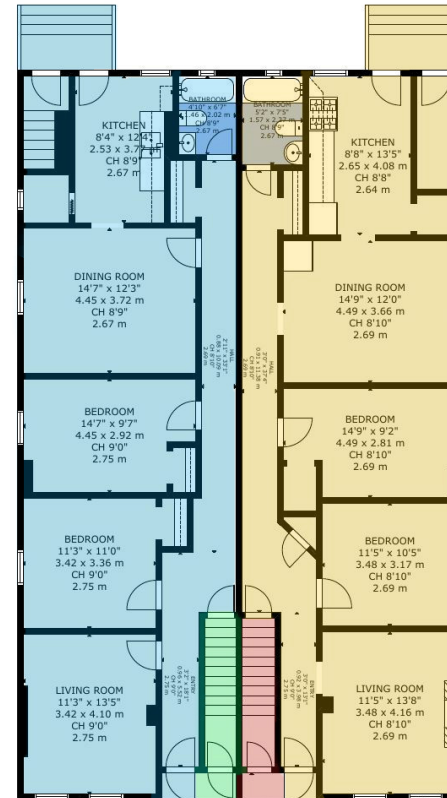

353 - 359 Crawford Street

- 359 CRAWFORD ST.
- 357 CRAWFORD ST.
- 355 CRAWFORD ST.
- 353 CRAWFORD ST.

UPPER LEVEL 2

LOWER FLOOR

MAIN FLOOR

UPPER LEVEL 1

GROSS INTERNAL AREA
TOTAL: 679 m²/7,312 sq.ft

LOWER FLOOR: 193 m²/2,076 sq.ft, MAIN FLOOR: 204 m²/2,193 sq.ft
UPPER LEVEL 1: 209 m²/2,254 sq.ft, UPPER LEVEL 2: 73 m²/789 sq.ft
EXCLUDED AREAS: PORCH: 25 m²/270 sq.ft

SIZE AND DIMENSIONS ARE APPROXIMATE, ACTUAL MAY VARY