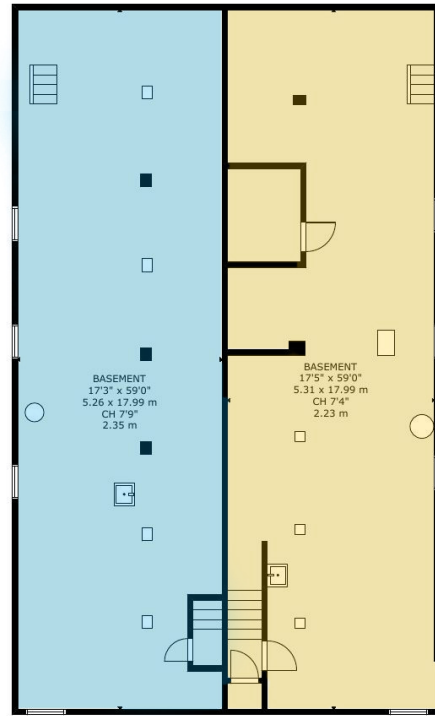

353 - 359 Crawford Street

- 359 CRAWFORD ST.
- 357 CRAWFORD ST.
- 355 CRAWFORD ST.
- 353 CRAWFORD ST.

UPPER LEVEL 2

LOWER FLOOR

MAIN FLOOR

UPPER LEVEL 1

GROSS INTERNAL AREA
TOTAL: 679 m²/7,312 sq.ft

LOWER FLOOR: 193 m²/2,076 sq.ft, MAIN FLOOR: 204 m²/2,193 sq.ft
UPPER LEVEL 1: 209 m²/2,254 sq.ft, UPPER LEVEL 2: 73 m²/789 sq.ft
EXCLUDED AREAS: PORCH: 25 m²/270 sq.ft

SIZE AND DIMENSIONS ARE APPROXIMATE, ACTUAL MAY VARY