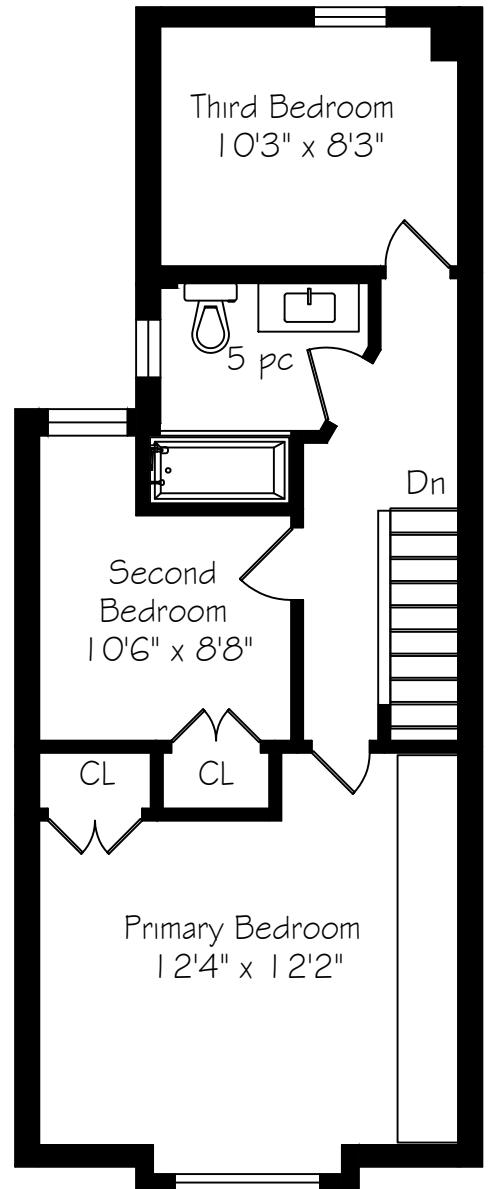

276 Perth Avenue

Measurements and Calculations are approximate
To be used as guidelines only
www.measuredup.ca

Lower Level
567 Square Feet

Main Floor
567 Square Feet

Second Floor
574 Square Feet