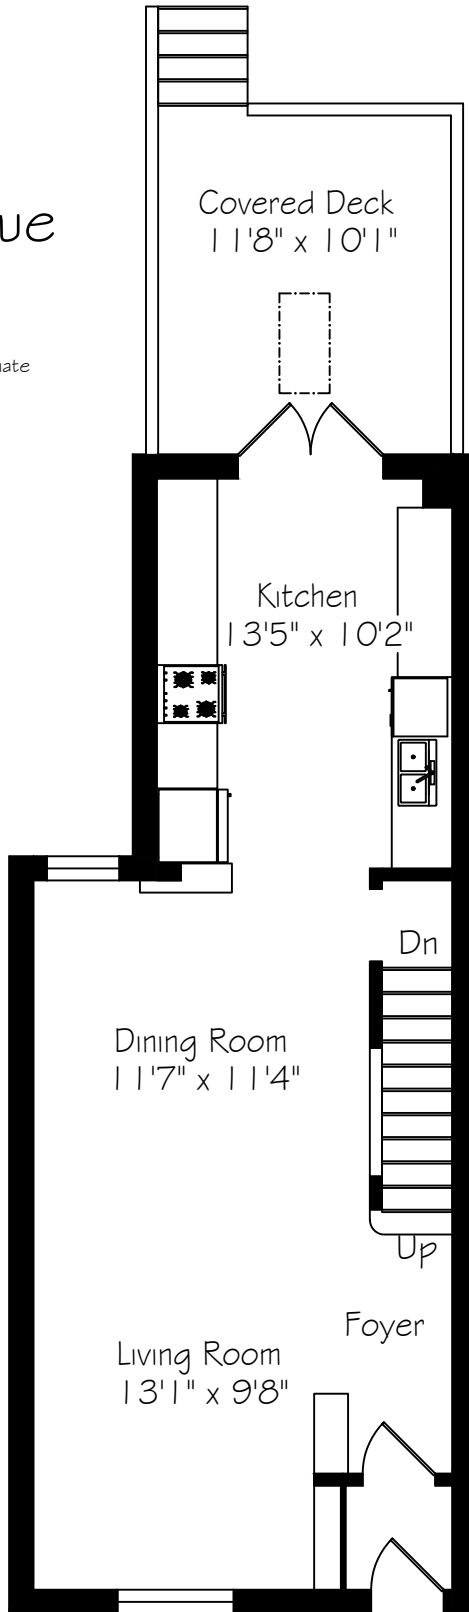

276 Perth Avenue

Measurements and Calculations are approximate
To be used as guidelines only
www.measuredup.ca

Lower Level
567 Square Feet

Main Floor
567 Square Feet

Second Floor
574 Square Feet