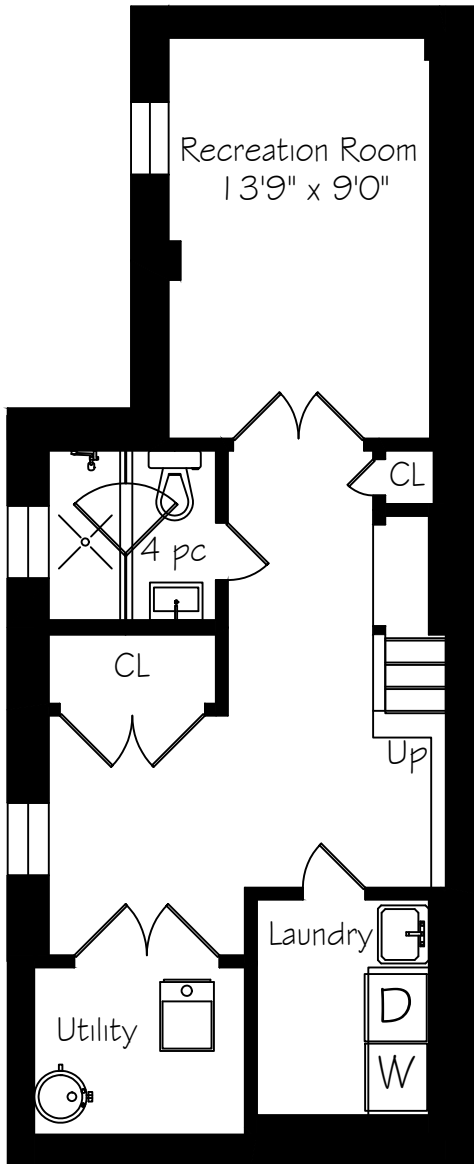

276 Perth Avenue

Measurements and Calculations are approximate
To be used as guidelines only
www.measuredup.ca

Lower Level
567 Square Feet

Main Floor
567 Square Feet

Second Floor
574 Square Feet